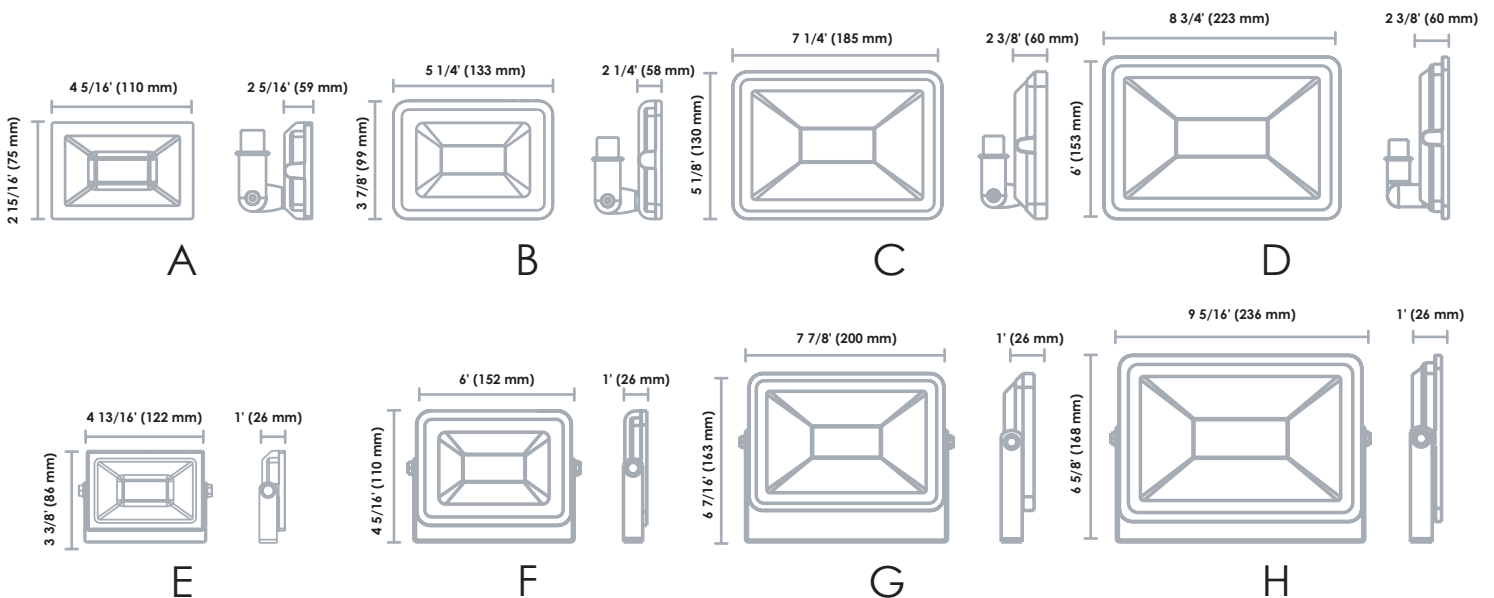

Lumen values are derived from photometric testing
For a complete list of compatible dimmers and DLC qualified products, please visit www.standardpro.com