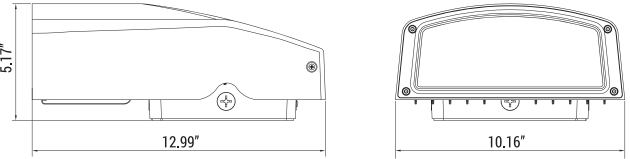

# OWP-FC-216-LED

LED Slimline Full Cut-Off Wall Pack Series

**up to 90 Wattage / up to 10500 Lumens**

<b>Catalog Number:</b>	
<b>Project Name:</b>	
<b>Note:</b>	<b>Type:</b>

**APPLICATIONS:**

The large slim LED wall pack provides outdoor illumination utilizing a low-profile and provides versatility with an adjustable head tilt. Shallow distribution allows for varying mounting heights. With low mounting height they can be used to highlight key areas such as entrances, loading docks, and danger areas. When continuous row high mounting is utilized they can be used as wall washes or to illuminate small to mid-size areas. Ideal for low rise offices, apartments, hospitality, retail, and education.

**FEATURES:**

- Sealed die-casting profile for outdoor applications
- Available in Type II photometry
- Head tilts max 20° vertically to extend coverage area
- Replacing 175-250W MH
- Lumen output from 8000-10500lm with efficacy of 103lm/W
- Built-in UL class 2 driver, optional for photocell
- UL Wet location listed

**DIMENSION:**

**PHOTOMETRICS:**

<b>B</b>	<b>U</b>	<b>G</b>
3	1	1

**• SPECIFICATIONS: LUMENS**

<b>WATTAGE</b>	8000 / 10500 lumens
<b>CCT</b>	70W / 90W
<b>CRI</b>	40K, 50K
<b>LIGHT EFFICIENCY VOLTAGE</b>	70
<b>POWER FREQUENCY FINISH</b>	103 lumens/watt
<b>APPLICABLE ENVIRONMENT</b>	120-277 VAC
<b>WORKING TEMPERATURE</b>	50/60 Hz
	Bronze
	Dry/Damp/Wet location
	-40°C to 45°C