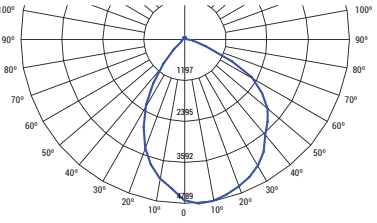

# OWP-FC-216-LED

LED Slimline Full Cut-Off Wall Pack Series

**up to 90 Wattage / up to 10500 Lumens**

<b>Catalog Number:</b>	
<b>Project Name:</b>	
<b>Note:</b>	<b>Type:</b>

**APPLICATIONS:**

The large slim LED wall pack provides outdoor illumination utilizing a low-profile and provides versatility with an adjustable head tilt. Shallow distribution allows for varying mounting heights. With low mounting height they can be used to highlight key areas such as entrances, loading docks, and danger areas. When continuous row high mounting is utilized they can be used as wall washes or to illuminate small to mid-size areas. Ideal for low rise offices, apartments, hospitality, retail, and education.

**FEATURES:**

- Sealed die-casting profile for outdoor applications
- Available in Type II photometry
- Head tilts max 20° vertically to extend coverage area
- Replacing 175-250W MH
- Lumen output from 8000-10500lm with efficacy of 103lm/W
- Built-in UL class 2 driver, optional for photocell
- UL Wet location listed

**DIMENSION:**

**PHOTOMETRICS:**

<b>B</b>	<b>U</b>	<b>G</b>
3	1	1

**• SPECIFICATIONS: LUMENS**

<b>WATTAGE</b>	8000 / 10500 lumens
<b>CCT</b>	70W / 90W
<b>CRI</b>	40K, 50K
<b>LIGHT EFFICIENCY VOLTAGE</b>	70
<b>POWER FREQUENCY FINISH</b>	103 lumens/watt
<b>APPLICABLE ENVIRONMENT</b>	120-277 VAC
<b>WORKING TEMPERATURE</b>	50/60 Hz
	Bronze
	Dry/Damp/Wet location
	-40°C to 45°C