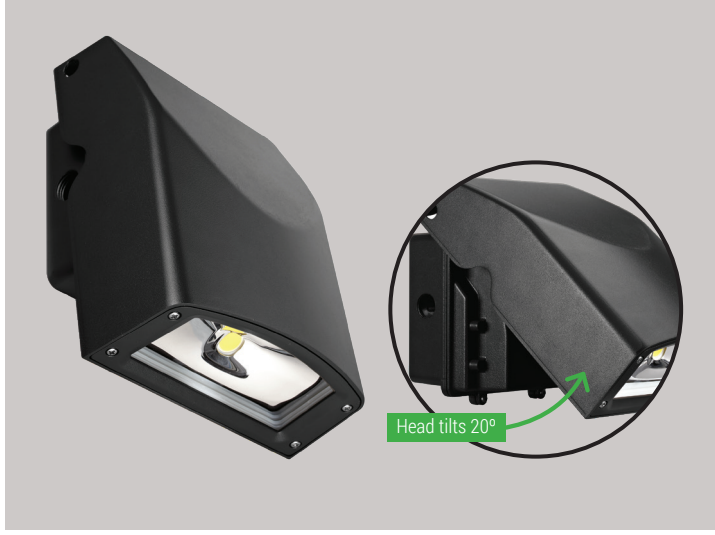

# OWP-FC-216-LED

LED Slimline Full Cut-Off Wall Pack Series

**up to 90 Wattage / up to 10500 Lumens**

<b>Catalog Number:</b>	
<b>Project Name:</b>	
<b>Note:</b>	<b>Type:</b>

**APPLICATIONS:**

The large slim LED wall pack provides outdoor illumination utilizing a low-profile and provides versatility with an adjustable head tilt. Shallow distribution allows for varying mounting heights. With low mounting height they can be used to highlight key areas such as entrances, loading docks, and danger areas. When continuous row high mounting is utilized they can be used as wall washes or to illuminate small to mid-size areas. Ideal for low rise offices, apartments, hospitality, retail, and education.

**FEATURES:**

- Sealed die-casting profile for outdoor applications
- Available in Type II photometry
- Head tilts max 20° vertically to extend coverage area
- Replacing 175-250W MH
- Lumen output from 8000-10500lm with efficacy of 103lm/W
- Built-in UL class 2 driver, optional for photocell
- UL Wet location listed

**DIMENSION:**

**PHOTOMETRICS:**

<b>B</b>	<b>U</b>	<b>G</b>
3	1	1

**• SPECIFICATIONS: LUMENS**

<b>WATTAGE</b>	8000 / 10500 lumens
<b>CCT</b>	70W / 90W
<b>CRI</b>	40K, 50K
<b>LIGHT EFFICIENCY VOLTAGE</b>	70
<b>POWER FREQUENCY FINISH</b>	103 lumens/watt
<b>APPLICABLE ENVIRONMENT</b>	120-277 VAC
<b>WORKING TEMPERATURE</b>	50/60 Hz
	Bronze
	Dry/Damp/Wet location
	-40°C to 45°C

Ordering Guide > Example: **OWP-FC-216-LED-10000L-MVOLT-40K-BZ**

<b>OWP-FC-216-LED</b>					
<b>SERIES</b>	<b>PERFORMANCE</b>	<b>VOLTAGE</b>	<b>CCT</b>	<b>FINISH</b>	<b>ACCESSORIES</b>
OWP-FC-216-LED	8000L - 8000 lumens 10000L - 10500 lumens	MVOLT - 120/277V	40K - 4000K 50K - 5000K	BZ - Bronze	WPPHC - Photocell