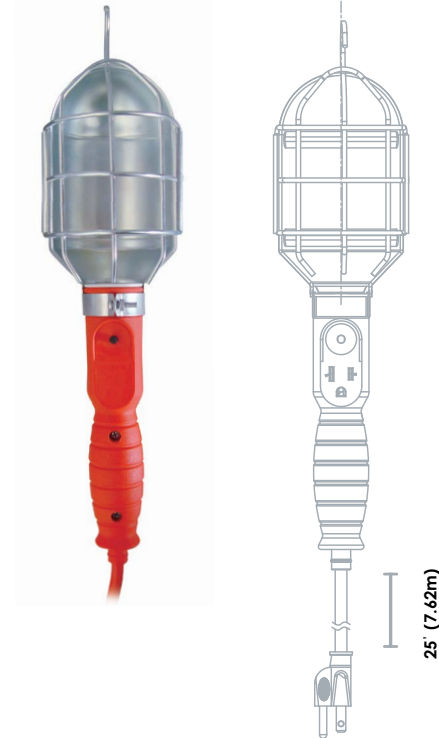

Technical Information Bulletin

Worklights

Date: _____ Name of distributor: _____
 In hands date of project: _____ Client #: _____
 Project name/Number: _____ Name of end user: _____

ORDERING INFORMATION

Order code: 66852
 Description: TL/25FT/DSC/16AWG/METAL/OR/STD
 UPC: 69549668522
 Case quantity: 12

TECHNICAL DRAWINGS AND DIMENSIONS

PHYSICAL DATA

Type: Trouble Light
 Wire length ft. (m): 25 (7.6)
 Wire specifications: SJTW 16 AWG/3C
 Housing colour: Orange
 Socket: E26
 Amount of sockets: 1
 Lamp guard material: Metal
 Can be daisy chained: Yes

PERFORMANCE DATA

Maximum Watts per socket (W): 75
 Volts (VAC): Socket 120, String 125
 Amperage (A): 10
 Environment: Wet
 Operating temp. range: -40°C to 60°C (-40°F to 140°F)

RECOMMENDED COMPATIBLE LED LAMPS

DESCRIPTION AND OTHER OPTIONS

TL	25FT	DSC	16AWG	METAL	OR	STD
Family	Wire length	Feature	Wire Gauge	Lamp Guard Material	Colour	Brand
TL Trouble Light	25FT 25 ft (7.6 m)	DSC Can be daisy chained	16AWG 16 AWG	METAL Metal Cage	OR Orange	STD STANDARD