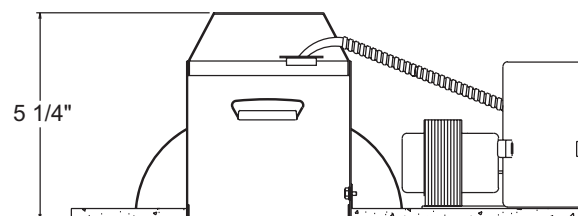

Testing All reports are based on published industry procedures; field performance may differ from laboratory performance.

Product specifications subject to change without notice.

INSTALLATION

Junction Box Pre-wired junction box, UL listed/CSA certified for through-branch wiring maximum 4 No. 12 AWG 90° C branch circuit conductors (2 in, 2 out) • Junction box provided with removable access plate, (4) ½" knockouts, (2) Non-metallic sheathed cable connectors and ground wire • Knockouts equipped with pryout slots.

Housing TC housing, 22 gauge galvanized steel • Remodel springs accommodate up to a 1 1/8" ceiling thickness.

DIMENSIONS

4 3/8" CEILING CUTOUT

ACCESSORIES

Catalog No.	Description
SMPLT-4	4" Housing Locator