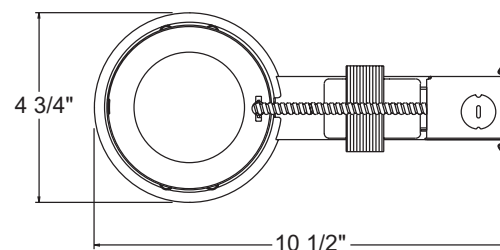

PRODUCT SPECIFICATIONS

Lamp One 12V, 50W MR16 lamp.

Socket Ceramic bi-pin socket with aluminum heat shield.

Trims Trim selection shown on reverse.

Transformer 120V to 12V 50VA thermally protected magnetic transformer mounted to junction box.

Testing All reports are based on published industry procedures; field performance may differ from laboratory performance.

Product specifications subject to change without notice.

INSTALLATION

Junction Box Pre-wired junction box, UL listed/CSA certified for through-branch wiring maximum 4 No. 12 AWG 90° C branch circuit conductors (2 in, 2 out) • Junction box provided with removable access plate, (4) ½" knockouts, (2) Non-metallic sheathed cable connectors and ground wire • Knockouts equipped with pryout slots.

Housing TC housing, 22 gauge galvanized steel • Remodel springs accommodate up to a 1 1/8" ceiling thickness.

DIMENSIONS

4 3/8" CEILING CUTOUT

ACCESSORIES

Catalog No.	Description
SMPLT-4	4" Housing Locator