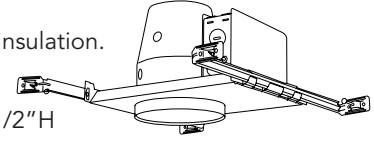

VuLite® 4" Line Voltage Housings and Trims

Economy Recessed Lighting

IC Housing

V4ICW

4" IC New Construction

Energy efficient double wall housing. May be covered with insulation.

Dimensions:

12"L x 13-3/8"W x 6"H

Ceiling Cutout: 4-1/2" Dia.

TC Housings

V4TCW

4" TC New Construction

Requires 3" spacing from insulation.

Dimensions:

12-1/8"L x 13-3/8"W x 5-1/2"H

Ceiling Cutout: 4-1/2" Dia.

V4TCRW

4" TC Remodel

Requires 3" spacing from insulation.

Dimensions:

12"L x 4-1/4"W x 5-1/2"H

Ceiling Cutout: 4-3/8" Dia.

Accessories: **VALG4** Airloc® gasket kit for V4IC housing when an Airloc® trim is not being used.
G2405 Set of (4) T-bar clips for installation in suspended ceilings.