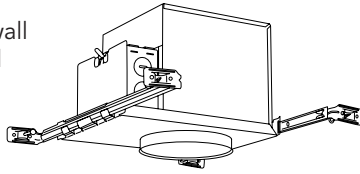

#### Dimensions:

12"L x 13-3/8"W x 6"H

Ceiling Cutout: 4-1/2" Dia.