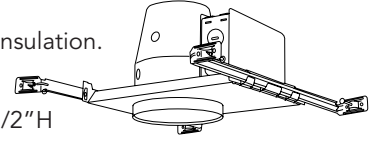

#### Dimensions:

12"L x 13-3/8"W x 6"H

Ceiling Cutout: 4-1/2" Dia.

#### Dimensions:

12-1/8"L x 13-3/8"W x 5-1/2"H

Ceiling Cutout: 4-1/2" Dia.