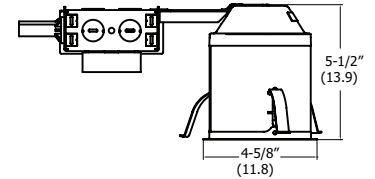

INSTALLATION

2 x 8 existing ceiling or T-bar ceiling panel installation.
Clip adjustment on housing (up to 1-1/4") allows for flush mounting with ceiling face.

LISTINGS

UL Listed to US and Canadian Standards. Damp location listing.
NOTE: Specifications subject to change without notice.

4" Housing

LV3R

LOW VOLTAGE
Non-IC
Remodel

Specifications

Height: 5-1/2 (13.9)
Length: 12-1/8 (30.8)
Width: 4-5/8 (11.8)
Ceiling opening: 4-3/16 (10.6)
Ceiling cutout template: 4.01

All dimensions are inches (centimeters) unless otherwise specified.