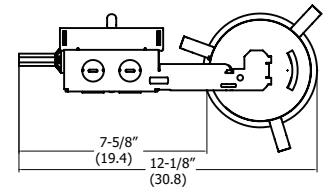

INSTALLATION

2 x 8 existing ceiling or T-bar ceiling panel installation.
Clip adjustment on housing (up to 1-1/4") allows for flush mounting with ceiling face.

LISTINGS

UL Listed to US and Canadian Standards. Damp location listing.
NOTE: Specifications subject to change without notice.

4" Housing

LV3R

LOW VOLTAGE
Non-IC
Remodel

Specifications

Height: 5-1/2 (13.9)
Length: 12-1/8 (30.8)
Width: 4-5/8 (11.8)
Ceiling opening: 4-3/16 (10.6)
Ceiling cutout template: 4.01

All dimensions are inches (centimeters) unless otherwise specified.