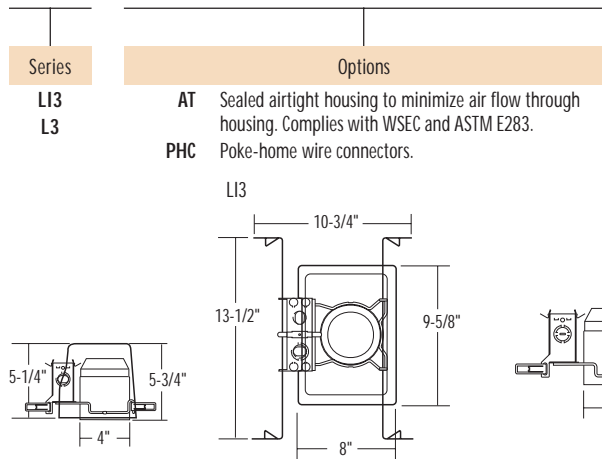

Ordering Information

Example: **L3**

lightquick® XD
Express delivery products.
See page 11 for details about LightQuick XD.

Description
L3 M6
3B1W M12
3E1 M6
3H20

NOTES:
1 Flange matches trim finish.

IMPORTANT: For packaging information, see page 322. See specification sheets for complete trim selection.

Drawings are for dimensional detail only and may not represent actual mechanical configuration. Dimensions are shown in inches.

www.lithonia.com, keywords: LI3 and L3