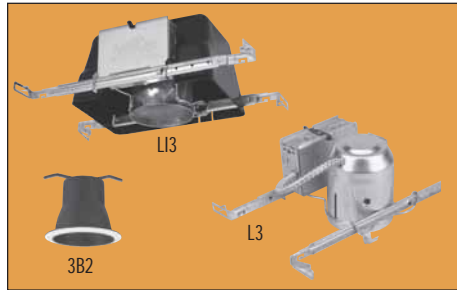

# LI3 & L3

**IC/Non-IC Rated Full Trim** – All trims are damp location listed. WETlite™ is listed for wet locations. Lamp types and maximum wattages are listed for each trim. White flange standard, except as noted.

**Features**

One-piece aluminum can. Compact thermal plastic shroud on LI3 for higher wattages in IC installations. Galvanized steel rod frame and J-box.

Factory-installed, captive bar hangers span 24" and feature built-in nailers and T-bar clips. Snap-lock rail clip locks fixture into place. J-box has built-in Romex clamps and a ground wire.

Suitable for ceilings up to 2" thick.

Socket clips to trim to ensure proper and consistent lamp position.

**Listings**

UL Listed to U.S. and Canadian safety standards.

**Shallow open trim**

- 301 White
- 301A Clear diffuse
- 301AZ Clear specular
- 301G Gold diffuse
- 301GZ Gold specular
- 301BLZ Black specular