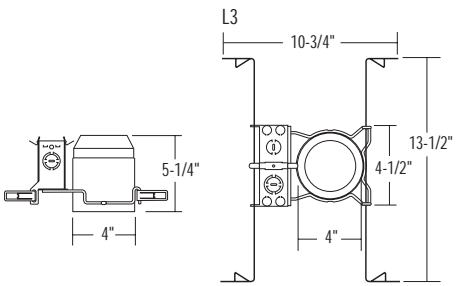

Ordering Information

Example: **L3**

lightquick® XD
Express delivery products.
See page 11 for details about LightQuick XD.

Description
L3 M6
3B1W M12
3E1 M6
3H20

NOTES:
1 Flange matches trim finish.

IMPORTANT: For packaging information, see page 322. See specification sheets for complete trim selection.

Drawings are for dimensional detail only and may not represent actual mechanical configuration. Dimensions are shown in inches.

www.lithonia.com, keywords: LI3 and L3