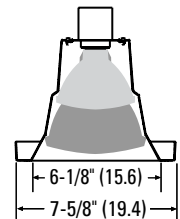

LISTINGS

U.L. Listed to U.S. and Canadian safety standards.

Wet location listed when used with outdoor rated 75W PAR38 or 75W PAR30 short neck lamp.

NOTE: Specifications subject to change without notice.

6" Finishing Trim

6H20

WETLITE
Drop Flange

Lamp included with trim
(75W PAR30)

Specifications

Height: 4-3/4 (12.1)

Lamp opening: 6-1/8 (15.6)

Diameter: 7-5/8 (19.4)

All dimensions are inches (centimeters) unless otherwise specified.

ORDERING INFORMATION

For shortest lead times, configure product using **standard options (shown in bold)**.

Example: **6H20 TOR**

| 6H20 | | TOR | |
|-------------|--|-----------------|------------------------|
| Series | Finish | Mounting method | |
| 6H20 | (blank) White MW Matte white ORB Oil-rubbed bronze BN Brushed nickel | TOR | Torsion springs |