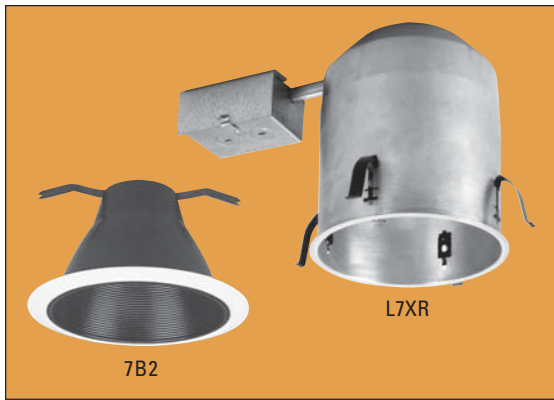

# 6" Incandescent

**Intended Use**

Recessed housing rated **IC or Non-IC** for **Remodel** applications. Approved for factory assembled wiring only.

**Features**

- Approved for direct burial in insulation.
- One-piece aluminum self-flanged can provides maximum structural integrity.
- J-box has built-in Romex clamps, ground wire, and snap on/off door for easy wiring. Approved for all ceiling types (including air-handling plenums). Not for pulling wires.
- One-piece, heavy-gauge, galvanized steel raceway arm/J-box fits easily through ceiling opening.
- Suitable for ceilings up to 1-1/4" thick. Four factory-installed remodel clips lock housing in place and automatically adjust for ceiling thickness.
- Socket clips to reflector to ensure proper and consistent lamp position. Damp location listed. (See trim selection for wet location listed trims.)
- UL listed (standard). CSA Certified or NOM Certified (see options).