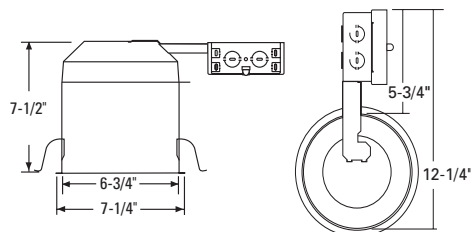

IC-Rated Full Reflectors — All trims are damp location listed. Lensed trims are wet location listed. Lamp types and maximum wattages are listed for each trim.

Premium Trims

Open Reflector		Baffle		Deep Baffle	
601 White		6B1 Black		6B2 Black	
601PB Polished Brass		6B1W White		6B2W White	
		6B1BL/PB Black (P.Brass finish)		6B2BL/PB Black (P.Brass finish)	
5" / 7-5/8"	65 BR30 / 75 PAR30	4-5/8" / 7-5/8"	40 A19 / 65 BR30 / 75 PAR30	5-1/2" / 7-5/8"	40 A19 / 65 BR30 / 65 BR40 / 75 PAR30 / 75 PAR38

Standard Eyeballs		Regressed Eyeballs	
Open	Baffled	Open	Baffled
6E1 White	6E2 Wh./Bl. Baf.	6RE1 Wh./Bl. Baf.	6RE2 Wh./Bl. Baf.
6E1PB P. Brass	6E2W Wh./Wh. Baf.	6RE1W Wh./Wh. Baf.	6RE2W Wh./Wh. Baf.
	6E2PB P. Brass/Bl. Baf.	6RE1BL/PB P. Brass/Bl. Baf.	6RE2BL/PB P. Brass/Bl. Baf.
5-7/8" / 7-5/8"	65 BR30 / 75 PAR30	5-7/8" / 7-5/8" (W,PB/PB) / 8" (Others)	5-7/8" / 7-5/8" (W,PB/PB) / 8" (Others)

Standard Trims

Open		Baffle	
Narrow Flange	Wide Flange	Narrow Flange	Wide Flange
702 White	703 White	7B2 Black	7B2W White
702PF White Plastic Flange		7B2WP White Plastic Flange	
702A Clear Diffuse			
702G Gold Diffuse			
702AZ Clear Specular			
702GZ Gold Specular			
702BLZ Black Specular			
5-3/4" / 7-5/8"	5-1/2" / 7-5/8"	5-3/4" / 7-5/8"	5-3/4" / 7-5/8"

Eyeballs		Wallwash		Pinhole	
7E1 Standard	7RE1 Regressed	CW1 White		CS1 White	
4-7/8" / 7-5/8"	4-7/8" / 7-5/8"	6-1/4" / 7-5/8"	40 A19	2" / 7-5/8"	40 A19 / 50 R20 / 50 PAR20

Polycarbonate Lenses (Shower/Closet)

Premium Trims		Standard Trims	
Flush	Drop	Drop	Drop, Plastic Flange
CLF1* Opal	CLD1* Opal	7LD1 Opal	7LD1 PF Opal
CLF2* Prismatic	CLD2* Prismatic		7LD2 PF Prismatic
5-5/8" / 7-5/8"	5-5/8" / 7-5/8"	4-7/8" / 7-5/8"	5-5/8" / 7-5/8"