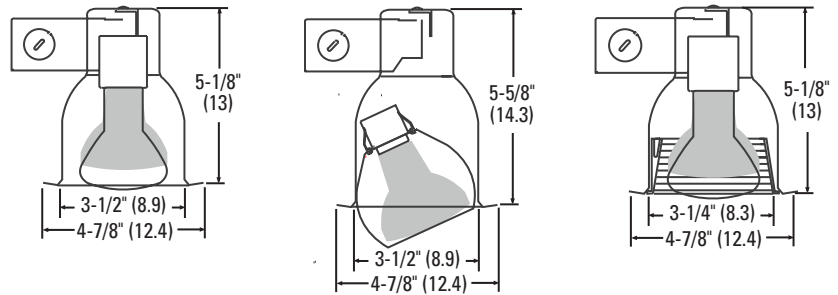

Galvanized metal mounting ring accommodates ceiling thickness from 1/8" to 1" and provides snug reflector fit.

For end of run wiring installations only.

LISTING

U.L. Listed to U.S. and Canadian safety standards.

Damp location listing.

3" Remodeler

E3 Series

INCANDESCENT

Non-IC

Remodel Construction
Complete Optical/Electrical

All dimensions are inches (centimeters).

ORDERING INFORMATION