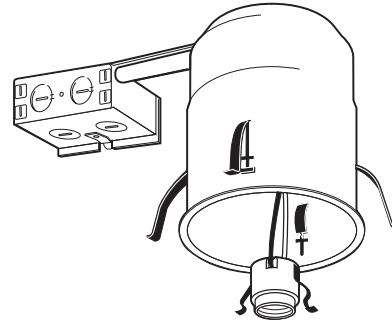

CONSTRUCTION

Self flanged aluminum housing.
 Four remodel clips for installation in existing plaster, sheet rock or mechanical ceiling.
 Heavy-gauge galvanized steel raceway arm.
 Galvanized steel junction box with four built in romex clamps. Seven 1/2" knockouts with slots for pryout. Not suitable for pulling wires.
 Rated for 90° C.
 Ground wire provided.
 Removable J-box doors for easy access.

ELECTRICAL SYSTEM

Durable medium base porcelain socket with nickel plated copper alloy screw shell and contact.
 Socket clips to top of housing to prevent paint overspray in socket screw shell.
 Socket attaches to reflector to ensure proper and consistent lamp position.
 Thermal protection provided against improper lamp usage.
 120 volt only.

INSTALLATION

2 x 8 existing ceiling or T-bar ceiling panel installation.
 Clip adjustment on housing (up to 1-1/4") allows for flush mounting with ceiling face.
 Ceiling cutout 5-9/16".

LISTING

U.L. listed (standard). CSA Certified (see Options). Damp location listing (See trim selection for wet location listing).

5" Housing

L5R

INCANDESCENT
 IC
 Remodel Construction

Specifications

Height: 7-1/2" (19.1)
 Length: 11-1/2" (29.2)
 Width: 5-3/4" (14.6)

All dimensions are inches (centimeters).

ORDERING INFORMATION

Choose the boldface catalog nomenclature that best suits your needs and write it on the appropriate line. Order accessories as separate catalog number.