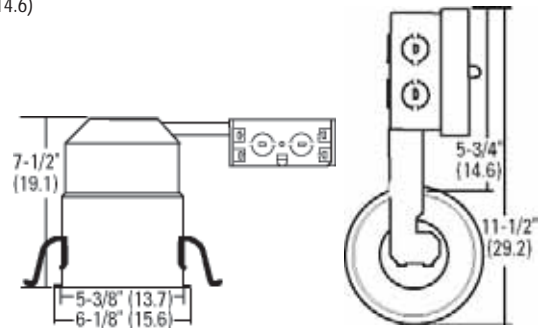

CONSTRUCTION

Self flanged aluminum housing.
 Four remodel clips for installation in existing plaster, sheet rock or mechanical ceiling.
 Heavy-gauge galvanized steel raceway arm.
 Galvanized steel junction box with four built in romex clamps. Seven 1/2" knockouts with slots for pryout. Not suitable for pulling wires.
 Rated for 90° C.
 Ground wire provided.
 Removable J-box doors for easy access.

INSTALLATION

2 x 8 existing ceiling or T-bar ceiling panel installation.
 Clip adjustment on housing (up to 1-1/4") allows for flush mounting with ceiling face.
 Ceiling cutout 5-9/16".

LISTING

U.L. listed (standard). CSA Certified (see Options). Damp location listing (See trim selection for wet location listing).

5" Housing

L5R

INCANDESCENT
 IC
 Remodel Construction

Specifications

Height: 7-1/2" (19.1)
 Length: 11-1/2" (29.2)
 Width: 5-3/4" (14.6)

All dimensions are inches (centimeters).

ORDERING INFORMATION

Choose the boldface catalog nomenclature that best suits your needs and write it on the appropriate line. Order accessories as separate catalog number.

Example: **L5R AT**

L5R	
Series	Options
L5R	(Shipped installed in fixture) AT Airtight gasketing seals housing to minimize air flow through rough-in. Complies with WSEC. CSA CSA Certified. PHC Poke-home wire connectors.