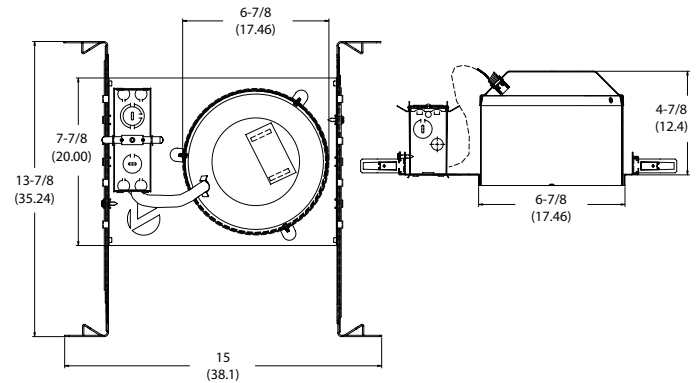

### CONSTRUCTION

Air-tight standard. Tested to meet current energy codes.  
 Aluminum housing and galvanized steel pan.  
 Galvanized bar hangers span up to 24" o.c. and feature stepped shank nail and positioning guide with integral T-bar locks. Two locking screws hold fixture in position.  
 Galvanized steel junction box with four built in Romex clamps; four 1/2" and two 3/4" knockouts with slots for pryout. Rated for through branch wiring.  
 Maximum 4 (2 in 2 out) No 12 AWG conductors. Rated for 90°C.  
 Ground wire provided.  
 Removable J-box doors for easy access.  
 Trim retention (clips): Retaining clips riveted to top of reflector hold trim inside housing.  
 Trim retention (TOR): Two-side mounted torsion springs on the trim and 2 receiving brackets in the can ensure a consistently tight fit with the ceiling.

### INSTALLATION

Air-tight housing suitable for air-tight installations. Refer to energy codes for proper installations.  
 2 x 6 wood joist or T-bar installation.  
 Expandable bar hangers allow for off center mounting in wood joist or T-bar ceilings.  
 Length of 25-1/4" maximum 13-1/4" minimum or cut to fit 9" on center joist construction.  
 Vertical adjustment of housing allows for flush mounting with ceiling face.  
 Suitable to ceilings up to 1-1/2" thick.

### LISTINGS

U.L. Listed to U.S. and Canadian safety standards.  
 Damp location listing. (See trim selection for wet location listing).

### Specifications

All dimensions are inches (centimeters) unless otherwise specified.

- Height: 4-7/8 (12.4)
- Length: 15 (38.1)
- Width: 13-1/4 (33.7)
- Ceiling opening: 6-7/8 (17.5)