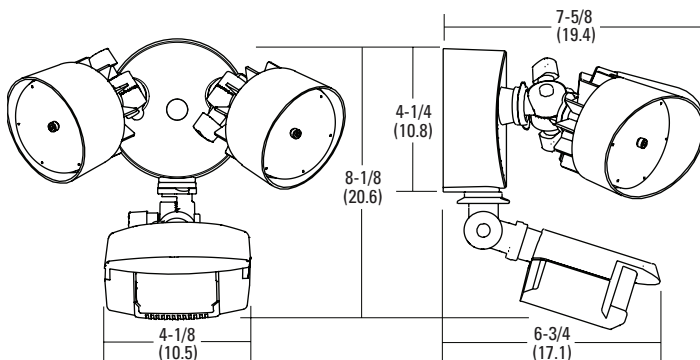

### INSTALLATION

Mounts easily to existing junction box on wall or under building eave.

Adjustable heads allow precise illumination.

Not recommended to wire multiple fixtures in parallel.

### LISTINGS

UL/C-UL Certified to US and Canadian safety standards. Wet location listed for mounting higher than 4' off the ground.

NOTE: Specifications are subject to change without notice.

Actual performance may differ as a result of end-user environment and application.

All dimensions are inches (centimeters).

Outdoor General Purpose