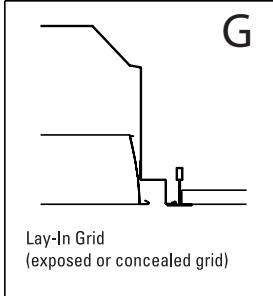

2PM3N 2'x2' NY 6" U Lamps, 3" Louver Family

MOUNTING DATA

Ceiling Type	Appropriate Trim Type
Exposed grid tee	G
Concealed grid tee	G