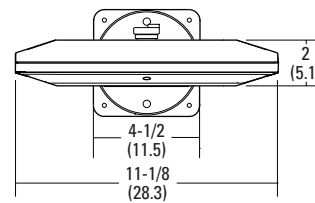

Catalog Number
Notes
Type

Outdoor General Purpose

OLW14

LED WALL PACK

All dimensions are inches (centimeters) unless otherwise indicated.

ORDERING INFORMATION

For shortest lead times, configure product using **bolded options**.