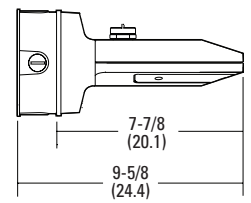

Catalog Number
Notes
Type

Outdoor General Purpose

OLW14

LED WALL PACK

All dimensions are inches (centimeters) unless otherwise indicated.

ORDERING INFORMATION

For shortest lead times, configure product using **bolded options**.