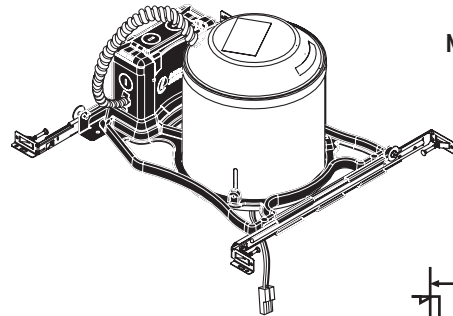

INSTALLATION

Air-tight housing suitable for air-tight installations. Refer to energy codes for proper installations.

2 x 8 wood joist or T-bar installation.

Expandable bar hangers allow for off-center mounting in wood joist or T-bar ceilings. Length of 25-1/4" maximum 13-3/4" minimum or cut to fit 9" on center joist construction.

Vertical adjustment of housing allows for flush mounting with ceiling face.

Suitable for ceilings up to 1-1/2" thick.

LISTINGS

UL listed to US and Canadian safety standards.

Wet location listed. Title 24 compliant.

Note: Specifications subject to change without notice.

Catalog Number
Notes
Type

6" LED Housing

LC6LED T24

LED
IC/Non-IC
New Construction/Remodel

All dimensions are inches (centimeters).

Specifications

Height: 7-1/2 (19.1)