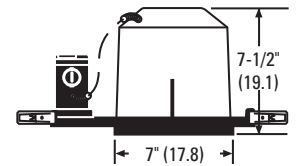

INSTALLATION

Air-tight housing suitable for air-tight installations. Refer to energy codes for proper installations.

2 x 8 wood joist or T-bar installation.

Expandable bar hangers allow for off-center mounting in wood joist or T-bar ceilings. Length of 25-1/4" maximum 13-3/4" minimum or cut to fit 9" on center joist construction.

Vertical adjustment of housing allows for flush mounting with ceiling face.

Suitable for ceilings up to 1-1/2" thick.

LISTINGS

UL listed to US and Canadian safety standards.

Wet location listed. Title 24 compliant.

Note: Specifications subject to change without notice.

Catalog Number
Notes
Type

6" LED Housing

LC6LED T24

LED
IC/Non-IC
New Construction/Remodel

All dimensions are inches (centimeters).

Specifications

Height: 7-1/2 (19.1)

Length: 13 (33.0)

Width: 9 (22.9)

Ceiling cutout: 7-1/8 (18.1)

ORDERING INFORMATION

All configurations of this product are considered "standard" and have short lead times.

Example: LC6LED T24

LC6LED T24

Series