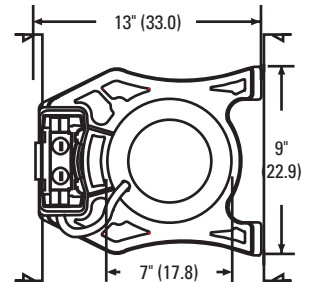

INSTALLATION

Air-tight housing suitable for air-tight installations. Refer to energy codes for proper installations.

2 x 8 wood joist or T-bar installation.

Expandable bar hangers allow for off-center mounting in wood joist or T-bar ceilings. Length of 25-1/4" maximum 13-3/4" minimum or cut to fit 9" on center joist construction.

Vertical adjustment of housing allows for flush mounting with ceiling face.

Suitable for ceilings up to 1-1/2" thick.

LISTINGS

UL listed to US and Canadian safety standards.

Wet location listed. Title 24 compliant.

Note: Specifications subject to change without notice.

Catalog Number
Notes
Type

6" LED Housing

LC6LED T24

LED
IC/Non-IC
New Construction/Remodel

All dimensions are inches (centimeters).

Specifications

Height: 7-1/2 (19.1)

Length: 13 (33.0)

Width: 9 (22.9)

Ceiling cutout: 7-1/8 (18.1)

ORDERING INFORMATION

All configurations of this product are considered "standard" and have short lead times.

Example: LC6LED T24

LC6LED T24

Series