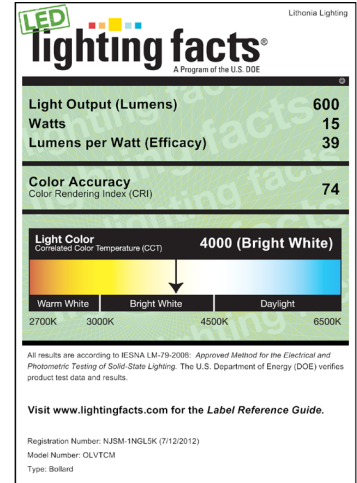

OLVTCM & OLVTWM LED Vaportight

PHOTOMETRICS

To see complete photometric reports or download .ies files for this product, visit Lithonia Lighting's Outdoor LED homepage
Tested in accordance with IESNA LM-79 and LM-80 standards.

OLVTCM