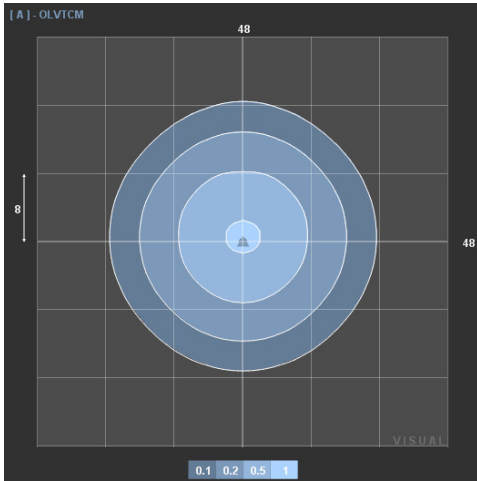

OLVTCM & OLVTWM LED Vaportight

PHOTOMETRICS

To see complete photometric reports or download .ies files for this product, visit Lithonia Lighting's Outdoor LED homepage
Tested in accordance with IESNA LM-79 and LM-80 standards.

OLVTCM