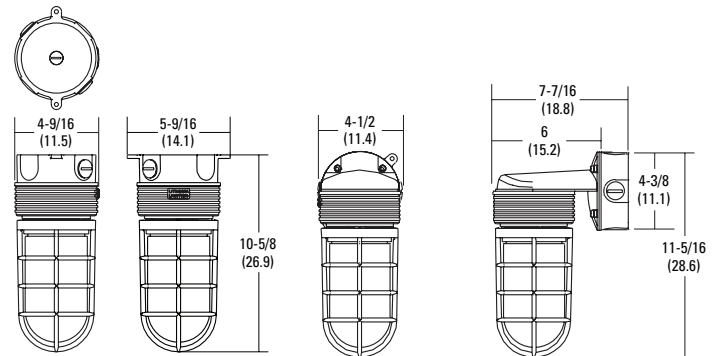

Note: Specifications are subject to change without notice.

Actual performance may differ as a result of end-user environment and application.

Outdoor General Purpose

OLVTCM & OLVTWM

LED VAPORTIGHT

Specifications

All dimensions are inches (centimeters)

ORDERING INFORMATION

For shortest lead times, configure products using **bolded options**.

Example: OLVTCM

Series	Color temperature	Voltage	Finish
OLVTCM Ceiling MT	(blank) 4000K	(blank) MVOLT (120V-277V)	(blank) Grey
OLVTWM Wall MT			