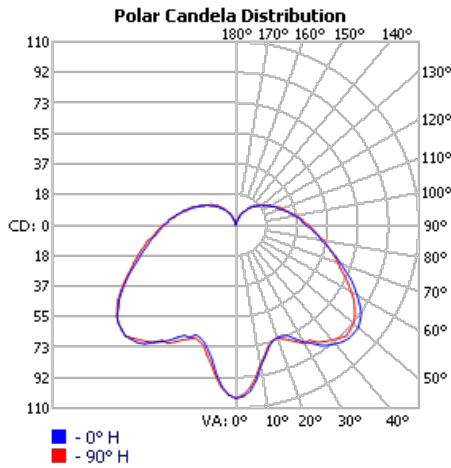

OLVTCM & OLVTWM LED Vaportight

PHOTOMETRICS

To see complete photometric reports or download .ies files for this product, visit Lithonia Lighting's Outdoor LED homepage
Tested in accordance with IESNA LM-79 and LM-80 standards.

OLVTCM