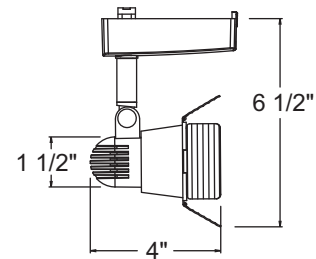

TRAC-LITES

LOW VOLTAGE CONTEMPORARY

R703, R704, R705, R706, R707, R708, R709, R710 and R741

Low Voltage Barn Doors

Construction Die cast aluminum rear housing with die-formed steel front housing and machined steel stem • Integral barn doors provide lamp shielding and adds a theatrical accent.

Lamp Must be used with MR16 lamps with integral lens (cover glass).

Catalog Number	Housing Finish	Lamp
R705WH	White	12V, 20-50W MR16CG
R705BL	Black	12V, 20-50W MR16CG
R705SL	Silver	12V, 20-50W MR16CG
R705BZ	Painted Bronze	12V, 20-50W MR16CG