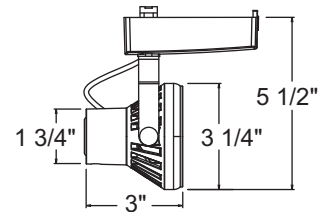

TRAC-LITES

LOW VOLTAGE CONTEMPORARY

**R703, R704, R705, R706, R707,
R708, R709, R710 and R741**

Project: _____

Fixture Type: _____

Location: _____

Contact/Phone: _____

PRODUCT DESCRIPTION

Socket Ceramic Bi-Pin.

Transformer 50VA 12V electronic transformer with circuit protection
• Sleek, miniature transformer housing minimizes fixture footprint.

Aiming 90° vertical aiming capability and 358° rotation.

Adapter Copper alloy contacts provide precise spring action
• True, positive electrical ground • Spring-loaded locking latch with embossed polarity arrows secures trac light to trac
• Compatible with both Trac-Lites and Trac-Master Trac
• "Pull-up" contact to up position for use on Trac-Master two-circuit trac.

Labels UL/CUL listed.

Product specifications subject to change without notice.

Low Voltage Funnel

Construction Die cast aluminum housing with die-formed steel yoke • Deep lamp regression and die cast aluminum step baffle to reduce glare • Accepts one media accessory in place of clear glass lens supplied.

Catalog Number	Finish	Lamp
R703WH	White	12V, 20-50W MR16
R703BL	Black	12V, 20-50W MR16
R703SL	Silver	12V, 20-50W MR16
R703BZ	Painted Bronze	12V, 20-50W MR16

ACCESSORIES

Cat. No.	Description	Cat. No.	Description	Cat. No.	Description
T741-6	Color Filters/Lenses	T7477	Prismatic Spread Lens	T7478	Linear Spread Lens
T7401-18	Dichroic Filters	T7420	Diffusion Lens	T7421	Uniformity Lens
T7422	UV Filter	T7459BL	Hexcell Louver		

See specification sheet [D1.2.2](#) for details.

Low Voltage Step Glass

Construction Die cast aluminum rear housing with machined stem steel
• Semi-opaque stepped front glass accent in complementary colors.

Lamp Must be used with MR16 lamps with integral lens (cover glass) except when combined with 2" accessories.