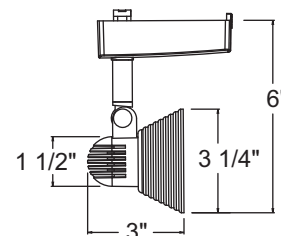

Low Voltage Step Glass

Construction Die cast aluminum rear housing with machined stem steel
• Semi-opaque stepped front glass accent in complementary colors.

Lamp Must be used with MR16 lamps with integral lens (cover glass) except when combined with 2" accessories.

Catalog Number	Housing Finish	Glass Color	Lamp
R704WH	White	Opal Frost	12V, 20-50W MR16CG
R704BL	Black	Opal Frost	12V, 20-50W MR16CG
R704SL	Silver	Opal Frost	12V, 20-50W MR16CG
R704BZ	Painted Bronze	Amber Frost	12V, 20-50W MR16CG