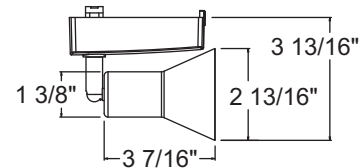

Low Voltage Flare

Construction Drawn steel housing with machined steel stem.

Lamp Must be used with MR16 lamps with integral lens (cover glass) except when combined with 2" accessories.

Catalog Number	Housing Finish	Lamp
R709WH	White	12V, 20-50W MR16CG
R709BL	Black	12V, 20-50W MR16CG
R709SC	Satin Chrome	12V, 20-50W MR16CG
R709BZ	Painted Bronze	12V, 20-50W MR16CG