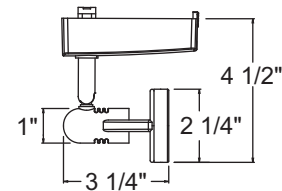

Low Voltage Trumpet

Construction Die cast aluminum housing with machined steel stem • Convenient bayonet mount lamp retention ring simplifies relamping • Accepts one media accessory in place of clear glass lens supplied.

Catalog Number	Finish	Lamp
R706WH	White	12V, 20-50W MR16
R706BL	Black	12V, 20-50W MR16
R706SC	Satin Chrome	12V, 20-50W MR16
R706BZ	Painted Bronze	12V, 20-50W MR16