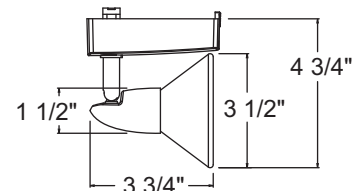

Low Voltage Rocket

Construction Die cast aluminum rear housing with machined steel stem • Semi-opaque conical front glass accent in complementary colors.

Lamp Must be used with MR16 lamps with integral lens (cover glass) except when combined with 2" accessories.

Catalog Number	Housing Finish	Glass Color	Lamp
R707WH	White	Opal Frost	12V, 20-50W MR16CG
R707BL	Black	Opal Frost	12V, 20-50W MR16CG
R707SC	Satin Chrome	Opal Frost	12V, 20-50W MR16CG
R707BZ	Painted Bronze	Amber Frost	12V, 20-50W MR16CG