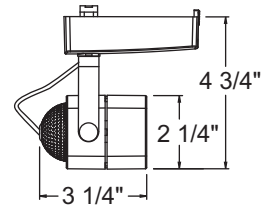

TRAC-LITES

LOW VOLTAGE CONTEMPORARY

R703, R704, R705, R706, R707, R708, R709, R710 and R741

Low Voltage Cast Cube

Construction Die cast aluminum housing with die-formed steel yoke
• Accepts one media accessory in place of clear glass lens supplied.

Catalog Number	Finish	Lamp
R741WH	White	12V, 20-50W MR16
R741BL	Black	12V, 20-50W MR16
R741SC	Satin Chrome	12V, 20-50W MR16
R741BZ	Painted Bronze	12V, 20-50W MR16

ACCESSORIES

Cat. No.	Description	Cat. No.	Description	Cat. No.	Description
T741-6	Color Filters/Lenses	T7420	Diffusion Lens	T7422	UV Filter
T7401-18	Dichroic Filters	T7459BL	Hexcell Louver		

See specification sheet [D1.2.2](#) for details.