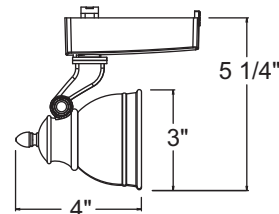

Low Voltage Bell

Construction Die cast aluminum housing and swivel arm • Deep lamp regression and spun aluminum step baffle to reduce glare.

Lamp Must be used with MR16 lamps with integral lens (cover glass).

Catalog Number	Housing Finish	Lamp
R710WH	White	12V, 20-50W MR16CG
R710BL	Black	12V, 20-50W MR16CG
R710SC	Satin Chrome	12V, 20-50W MR16CG
R710BZ	Hand-Rubbed Bronze	12V, 20-50W MR16CG