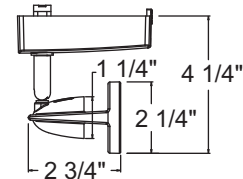

TRAC-LITES

LOW VOLTAGE CONTEMPORARY

R703, R704, R705, R706, R707, R708, R709, R710 and R741

Low Voltage Odyssey

Construction Die cast aluminum housing with machined steel stem • Accepts one media accessory in place of clear glass lens supplied.

Catalog Number	Finish	Lamp
R708WH	White	12V, 20-50W MR16
R708BL	Black	12V, 20-50W MR16
R708SC	Satin Chrome	12V, 20-50W MR16
R708BZ	Painted Bronze	12V, 20-50W MR16