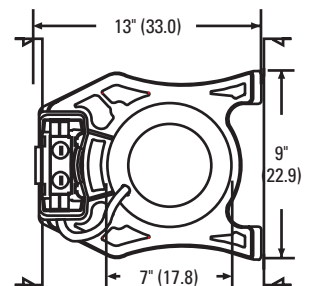

**CONSTRUCTION** — Air-tight standard. Tested to meet current energy codes.

Aluminum housing with engineering-grade thermoplastic frame.

Galvanized bar hangers span up to 24" o.c. and feature stepped shank nail and positioning guide with integral T-bar locks. Two locking screws hold fixture in position.

Expandable bar hangers allow for off-center mounting in wood joist or T-bar ceilings. Length of 25-1/4" maximum 13-1/4" minimum or cut to fit 9" on center joist construction.

Vertical adjustment of housing allows for flush mounting with ceiling face.

### Specifications

Height: 7-1/2 (19.1)  
 Length: 13 (33.0)  
 Width: 9 (22.9)  
 Ceiling cutout: 7-1/8 (18.1)

All dimensions are inches (centimeters).