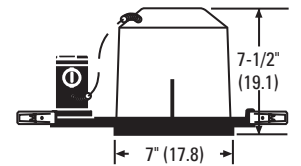

### Specifications

Height: 7-1/2 (19.1)  
 Length: 13 (33.0)  
 Width: 9 (22.9)  
 Ceiling cutout: 7-1/8 (18.1)

All dimensions are inches (centimeters).