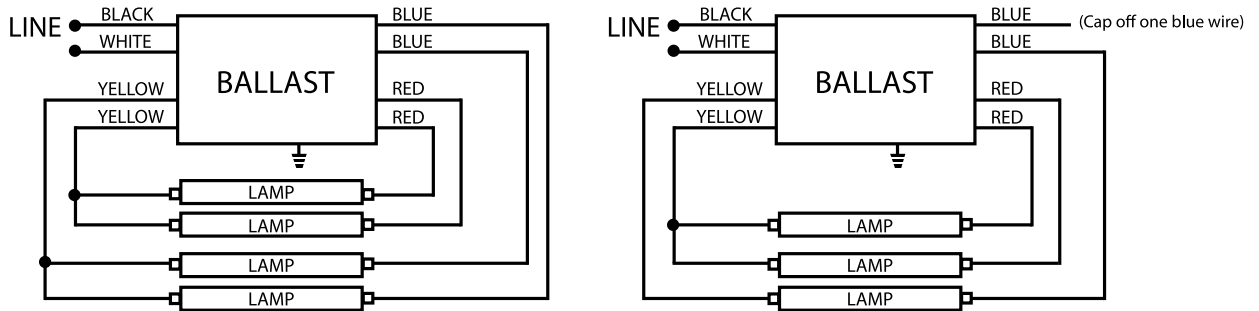

TECHNICAL INFORMATION BULLETIN ELECTRONIC LINEAR FLUORESCENT BALLAST INSTANT START T8

WIRING DIAGRAM