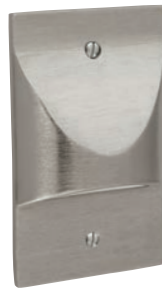

P6829-0930K