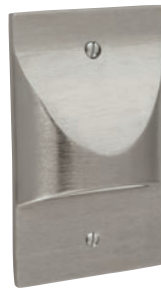

## LED STEP & WALL LIGHTS

**P6827** and **P6828** LED step/wall lights are available in a vertical or horizontal configuration for mounting into a single-gang wallbox

- cCSAus listed for wet locations
- Integral power supply module in a compact package
- Consumes less than 5w of power per fixture
- Warm white 3000K LED's included
- CRI: 84+
- Beam spread: 120 degrees

P6827-0930K

P6828-0930K

P6827-3030K

P6828-3030K

Product No.	Finish	Description	Size	Lamp
<b>P6827-0930K</b>	Brushed Nickel	Mini horizontal step/wall light	4-13/16" W.	4w LED, included.
<b>P6827-3030K</b>	White	Mini horizontal step/wall light	3" ht.	
<b>P6828-0930K</b>	Brushed Nickel	Mini vertical step/wall light	3" W.	4w LED, included.
<b>P6828-3030K</b>	White	Mini vertical step/wall light	4-13/16" ht.	

**P6829** and **P6832** LED step/wall lights provide an attractive solution for a variety of illumination tasks

- cCSAus listed for outdoor as well as indoor applications
- Integral power supply module in a compact package
- Consumes less than 4w of power per fixture
- Warm white 3000K LED's included
- CRI: 84+
- Beam spread: 120 degrees

P6829-0930K

P6829-2030K

P6829-3030K

P6829-3130K

P6832-0930K

P6832-3130K

Product No.	Finish	Description	Size	Lamp
<b>P6829-0930K</b>	Brushed Nickel	Mini vertical step/wall light	3" W.	4w LED, included.
<b>P6829-2030K</b>	Antique Bronze	Mini vertical step/wall light	4-3/4" ht.	
<b>P6829-3030K</b>	White			
<b>P6829-3130K</b>	Black			
Product No.	Finish	Description	Size	Lamp
<b>P6832-0930K</b>	Brushed Nickel	Mini vertical step/wall light	4-3/4" W.	4w LED, included.
<b>P6832-2030K</b>	Antique Bronze	Mini vertical step/wall light	3" ht.	
<b>P6832-3030K</b>	White			
<b>P6832-3130K</b>	Black			