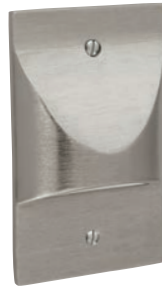

LED STEP & WALL LIGHTS

P6827 and **P6828** LED step/wall lights are available in a vertical or horizontal configuration for mounting into a single-gang wallbox

- cCSAus listed for wet locations
- Integral power supply module in a compact package
- Consumes less than 5w of power per fixture
- Warm white 3000K LED's included
- CRI: 84+
- Beam spread: 120 degrees

P6827-0930K

P6828-0930K

P6827-3030K

P6828-3030K

Product No.	Finish	Description	Size	Lamp
P6827-0930K	Brushed Nickel	Mini horizontal step/wall light	4-13/16" W.	4w LED, included.
P6827-3030K	White	Mini horizontal step/wall light	3" ht.	
P6828-0930K	Brushed Nickel	Mini vertical step/wall light	3" W.	4w LED, included.
P6828-3030K	White	Mini vertical step/wall light	4-13/16" ht.	

P6829 and **P6832** LED step/wall lights provide an attractive solution for a variety of illumination tasks

- cCSAus listed for outdoor as well as indoor applications
- Integral power supply module in a compact package
- Consumes less than 4w of power per fixture
- Warm white 3000K LED's included
- CRI: 84+
- Beam spread: 120 degrees

P6829-0930K

P6829-2030K

P6829-3030K

P6829-3130K

P6832-0930K

P6832-3130K

Product No.	Finish	Description	Size	Lamp
P6829-0930K	Brushed Nickel	Mini vertical step/wall light	3" W.	4w LED, included.
P6829-2030K	Antique Bronze	Mini vertical step/wall light	4-3/4" ht.	
P6829-3030K	White			
P6829-3130K	Black			
Product No.	Finish	Description	Size	Lamp
P6832-0930K	Brushed Nickel	Mini vertical step/wall light	4-3/4" W.	4w LED, included.
P6832-2030K	Antique Bronze	Mini vertical step/wall light	3" ht.	
P6832-3030K	White			
P6832-3130K	Black			