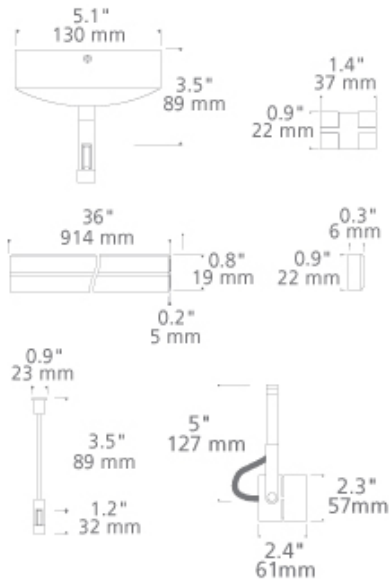

**Focus Rail Kit 5 Head**

**DESCRIPTION**

100 Watt surface transformer mounts to a standard 4" square junction box with round plaster ring (provided by electrician). Rail drops 3.5" from the ceiling. Includes five classic Focus heads (20 Watts max each) that rotate 360° around stem and pivot 270°. The kit may be dimmed with a standard incandescent dimmer.

**ORDERING INFORMATION**

**800RAL5FC** FINISH

**N** MATTE NICKEL

*tiella*

7400 Linder Avenue T 847.410.4400  
 Skokie, Illinois 60077 F 847.410.4500

[www.tiella.com](http://www.tiella.com)

800RAL5FC \_\_\_\_\_