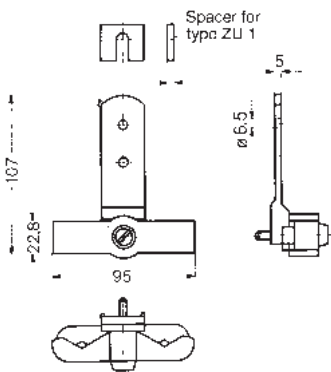

End clamp plates

For a and b dimensions (mm) see table

EP end clamp plates for SAKG

Material Thickness	a	b	Order No.	for terminal type:
for mounting on TS 32				
HP 2	120	75.5	0205100000	SAKG 28, 32 II, 70
HP T* 2	120	75.5	0205200000	
HP 2	160	90.5	0205300000	SAKG 32 I + III,
HP T* 2	160	90.5	0205400000	40, 46, 54
for mounting on TS 35				
HP 2	120	75.5	0180500000	SAKG 32 II, 70
HP T* 2	120	75.5	0180600000	
HP 2	160	90.5	0180700000	SAKG 32 I + III,
HP T* 2	160	90.5	0180800000	40, 46, 54

T* = suitable for tropical applications

Visual separation – side covers

End clamp plates

End clamp plate with mounting bracket EP ... /32

End clamp plate with mounting bracket EP ... /35

Strain relief clip

Strain relief clip for gripping cables up to 30 mm dia. Attach the strain relief clip between TS and mounting surface using the TS fixing screw. Fit the spacer to suit with the second fixing screw.

EP end clamp plates