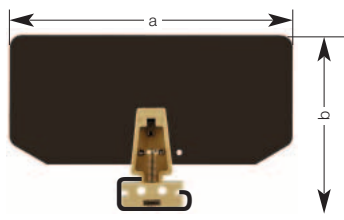

End clamp plates

For a and b dimensions (mm) see table

EP end clamp plates for SAKG

Material Thickness	a	b	Order No.	for terminal type:
for mounting on TS 32				
HP 2	120	75.5	0205100000	SAKG 28, 32 II, 70
HP T* 2	120	75.5	0205200000	
HP 2	160	90.5	0205300000	SAKG 32 I + III,
HP T* 2	160	90.5	0205400000	40, 46, 54
for mounting on TS 35				
HP 2	120	75.5	0180500000	SAKG 32 II, 70
HP T* 2	120	75.5	0180600000	
HP 2	160	90.5	0180700000	SAKG 32 I + III,
HP T* 2	160	90.5	0180800000	40, 46, 54

T* = suitable for tropical applications