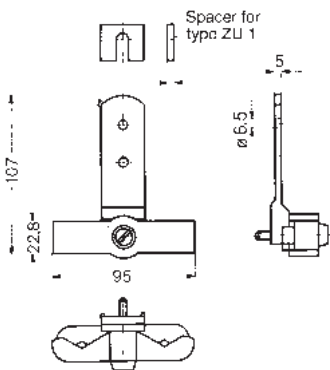

Visual separation – side covers

End clamp plates

End clamp plate with mounting bracket EP ... /32

End clamp plate with mounting bracket EP ... /35

Strain relief clip

Strain relief clip for gripping cables up to 30 mm dia. Attach the strain relief clip between TS and mounting surface using the TS fixing screw. Fit the spacer to suit with the second fixing screw.

EP end clamp plates

Type	a	b	Order No.	for terminal type:
EP 1	120	75.5	0271800000	SAKG 28 and SAKG 70
EP 2	160	90.5	0271900000	SAKG 32, 40, 46 and 54
EP 1/35	120	76.5	1381600000	SAKG 32 and SAKG 70
EP 2/35	160	91.5	0182000000	SAKG 32, 40, 46 and 54

ZU 1

Material	Qty	Order No.
ZU 1	2	0240600000

Colour coding options

End cover plates

Protection against contact with live parts

Apart from a few exceptions, the last terminal of a terminal strip must be covered with an AP end cover plate. And end cover plates are also required within a terminal strip containing terminals of different sizes.