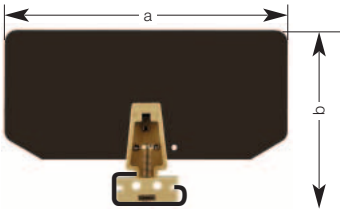

End clamp plates

For a and b dimensions (mm) see table

EP end clamp plates for SAKG

Material Thickness	a	b	Order No.	for terminal type:
for mounting on TS 32				
HP 2	120	75.5	0205100000	SAKG 28, 32 II, 70
HP T* 2	120	75.5	0205200000	
HP 2	160	90.5	0205300000	SAKG 32 I + III,
HP T* 2	160	90.5	0205400000	40, 46, 54
for mounting on TS 35				
HP 2	120	75.5	0180500000	SAKG 32 II, 70
HP T* 2	120	75.5	0180600000	
HP 2	160	90.5	0180700000	SAKG 32 I + III,
HP T* 2	160	90.5	0180800000	40, 46, 54

T* = suitable for tropical applications