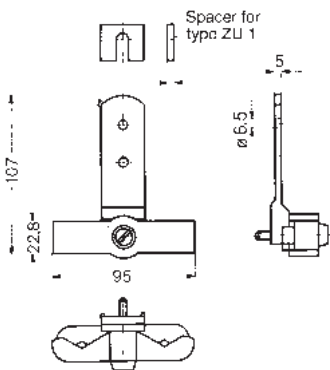

End clamp plates

For a and b dimensions (mm) see table

EP end clamp plates for SAKG

Material Thickness	a	b	Order No.	for terminal type:
for mounting on TS 32				
HP 2	120	75.5	0205100000	SAKG 28, 32 II, 70
HP T* 2	120	75.5	0205200000	
HP 2	160	90.5	0205300000	SAKG 32 I + III,
HP T* 2	160	90.5	0205400000	40, 46, 54
for mounting on TS 35				
HP 2	120	75.5	0180500000	SAKG 32 II, 70
HP T* 2	120	75.5	0180600000	
HP 2	160	90.5	0180700000	SAKG 32 I + III,
HP T* 2	160	90.5	0180800000	40, 46, 54

T* = suitable for tropical applications

Visual separation – side covers

End clamp plates

End clamp plate with mounting bracket EP ... /32

End clamp plate with mounting bracket EP ... /35

Strain relief clip

Strain relief clip for gripping cables up to 30 mm dia. Attach the strain relief clip between TS and mounting surface using the TS fixing screw. Fit the spacer to suit with the second fixing screw.

EP end clamp plates