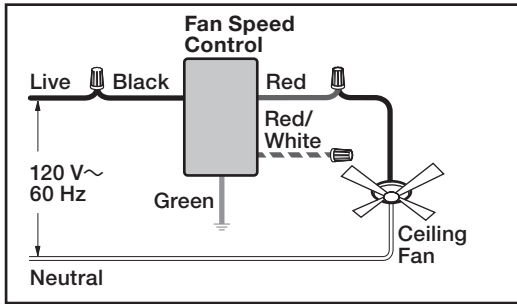

Fan Speed Control Capacity Chart

Fan Rating	No sides removed	1 side removed	2 sides removed
1.5 A	1.5 A max	1.5 A max	1.5 A max

Dimensions

Note: Requires a U.S. wallbox. 2 ½ in (64 mm) deep minimum.

Warranty

Single-Pole Wiring

Note: Skylark Contour™ Quiet Fan Speed Controls are designed to control ceiling fan motors only.

Do not use to control ceiling fan lighting or lighting fixtures.

3-Way Wiring

4-Way Wiring