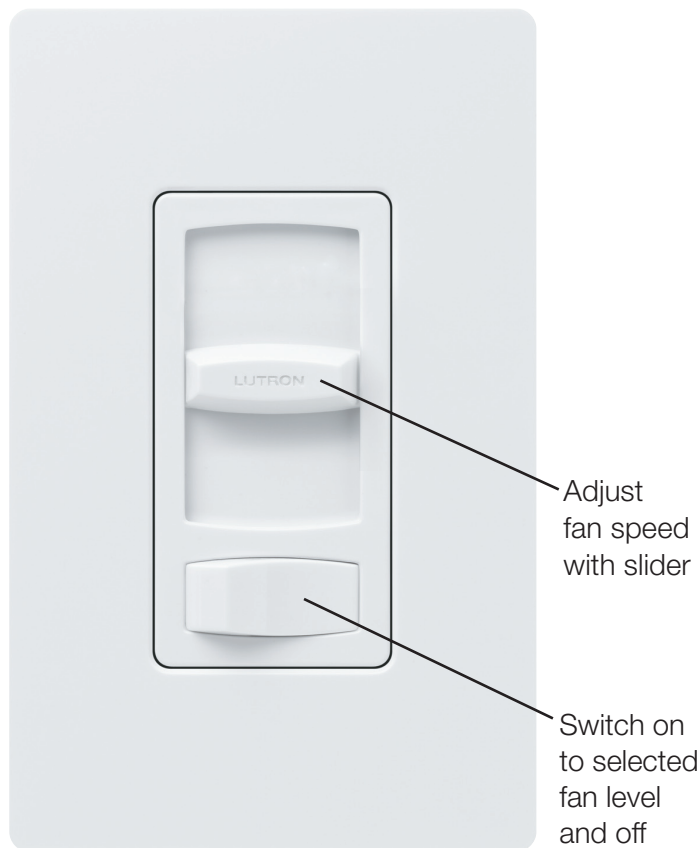

Skylark Contour™ Quiet Fan Speed Control

Captive knob slide control with an easy to use rocker switch.

Product Family Features

- On/off rocker switch with a captive slider for a standard designer wallplate opening
- Switch returns load to previous level
- Uses standard single-pole or 3-way wiring for easy installation in any home
- 100% factory tested
- Coordinating Claro® and Stainless Steel wallplates available separately
- Available in all Claro® gloss colors
- Skylark Contour Family:
  - 💡 Incandescent/Halogen
  - ⚡ Electronic Low Voltage (ELV)
  - 🧲 Magnetic Low Voltage (MLV)
  - ✂ Quiet Fan Speed
  - 💡🌀 Compact Fluorescent (CFL)/LED

Standard Colors and Finishes

Gloss Finishes

Add color suffix to model #

Example: CTFSQ-F-WH

WH	White
IV	Ivory
AL	Almond
LA	Light Almond
GR	Gray
BR	Brown
BL	Black

Wallplate sold separately

Product Specific Features

- Quiet 3-speed control for use with one ceiling paddle fan

Model Number

CTFSQ-F-XX¹ Single pole/3-way², 3-speed 1.5 A

Notes:

¹ **XX** Gloss color codes, see section “Standard Colors and Finishes” at left

² For 3-way and 4-way switching, use Claro® switches or other mechanical switches.

Job Name:	Model Numbers:
Job Number: