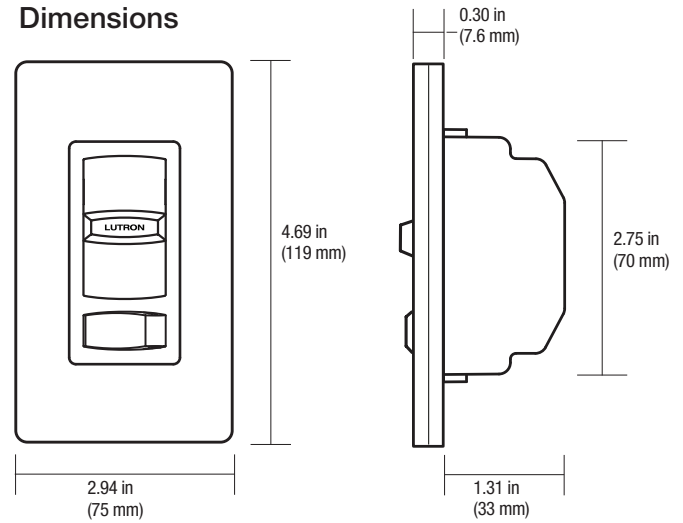

Fan Speed Control Capacity Chart

Fan Rating	No sides removed	1 side removed	2 sides removed
1.5 A	1.5 A max	1.5 A max	1.5 A max

Dimensions

Note: Requires a U.S. wallbox. 2 ½ in (64 mm) deep minimum.

Warranty