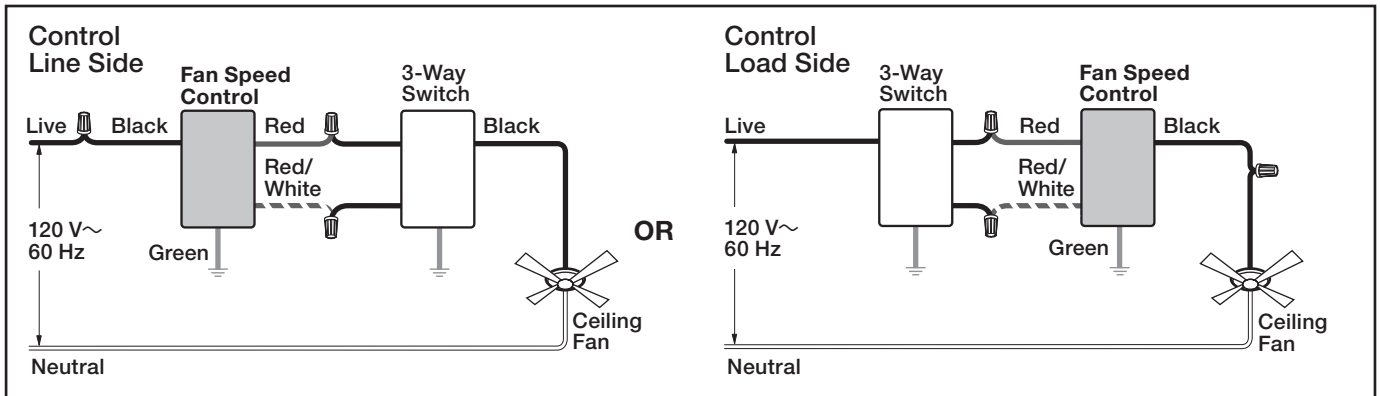

Single-Pole Wiring

Note: Skylark Contour™ Quiet Fan Speed Controls are designed to control ceiling fan motors only.

Do not use to control ceiling fan lighting or lighting fixtures.

3-Way Wiring

4-Way Wiring