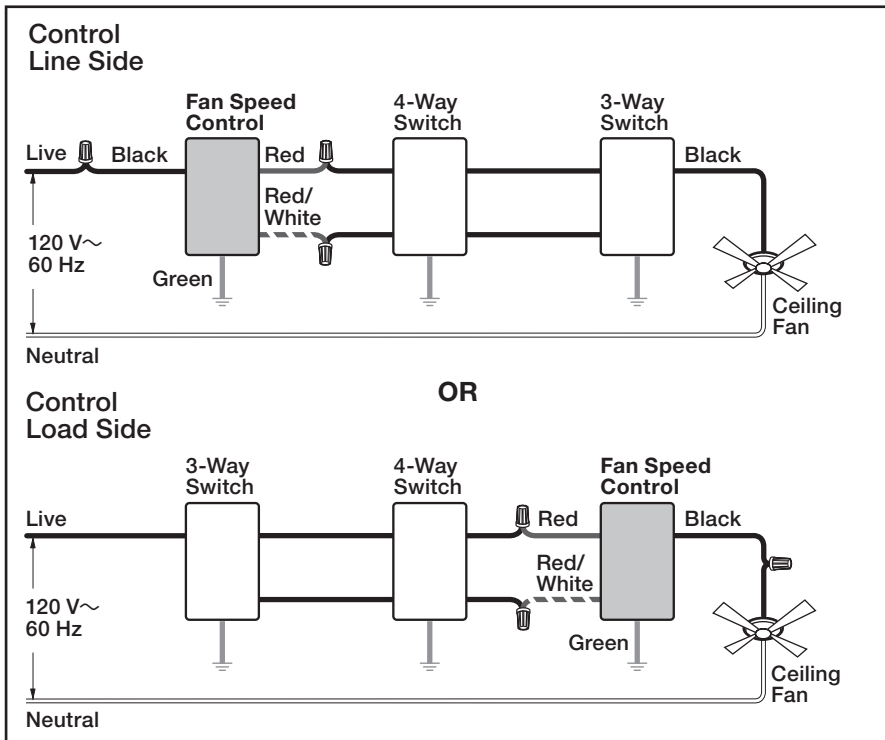

Single-Pole Wiring

Note: Skylark Contour™ Quiet Fan Speed Controls are designed to control ceiling fan motors only.

Do not use to control ceiling fan lighting or lighting fixtures.

3-Way Wiring

4-Way Wiring