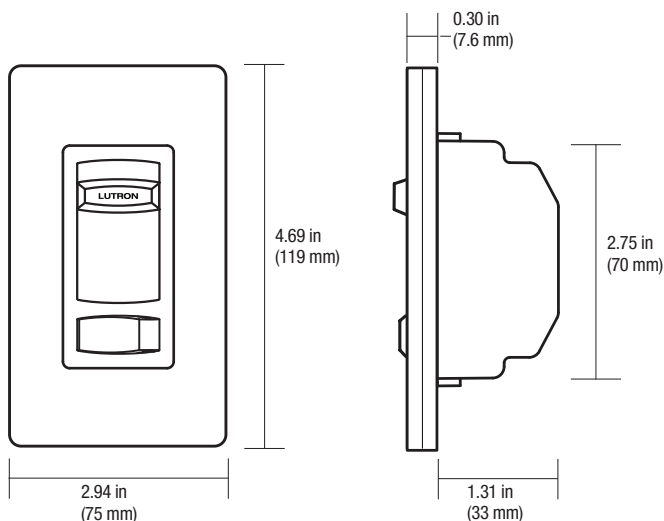

Select light level with slider

Switch on to selected light level / off

* Faceplate sold separately

Job Name:	Model Numbers:
Job Number:	

Specifications

Regulatory Approvals

- UL Listed to US and Canadian safety standards UL1472 / CSA C22.2 184.1

Dimmer Capacity Chart

Dimmer Rating	No sides removed	1 side removed	2 sides removed
600 W	600 W max	500 W max	400 W max

Dimensions

Available Model Numbers

Skylark Contour Dimmers

Single-pole	600W	CT-600P- <u>CC</u> ²
3-way ¹	600W	CT-603P- <u>CC</u> ²