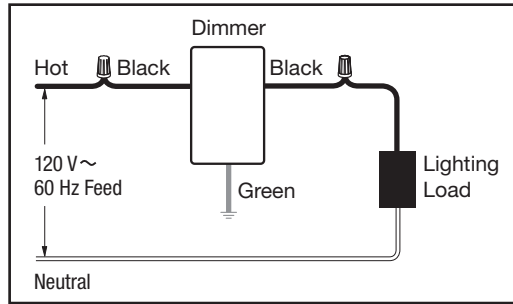

Single-Pole Wiring for CT-600P