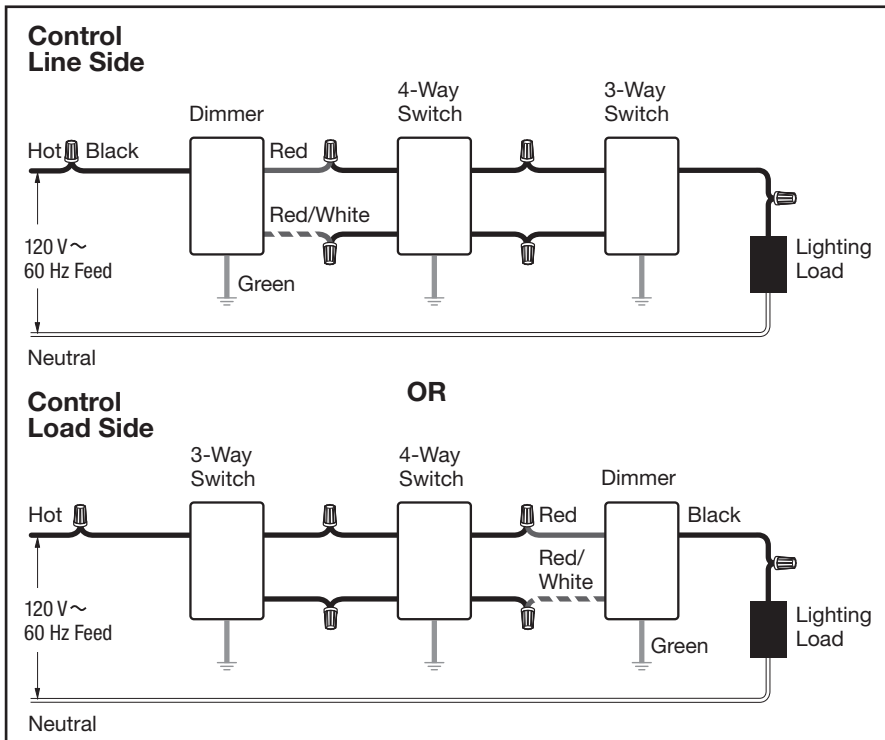

Job Name:	Model Numbers:
Job Number:	

Wiring Diagrams

Single-Pole Wiring

Single-Pole Wiring for CT-600P

3-Way Wiring

4-Way Wiring

Job Name:	Model Numbers:
Job Number:	