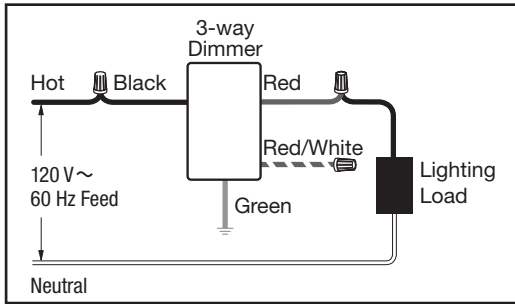

Wiring Diagrams

Single-Pole Wiring