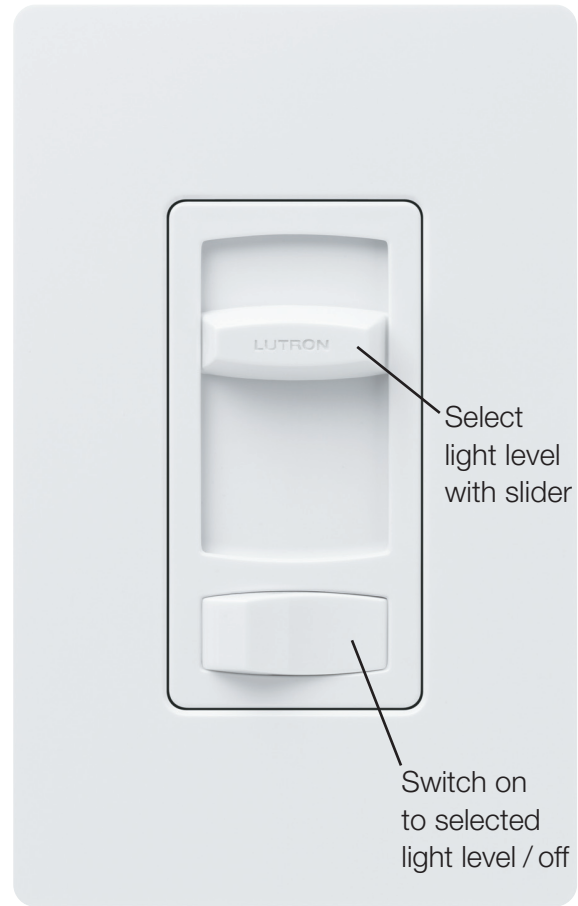

Skylark Contour™ Incandescent

Captive knob slide dimmer with an easy to use rocker switch.

Product Family Features

- On / off rocker switch with a captive linear-slide dimmer for a standard designer wallplate opening
- Switch returns light to previous level
- Uses standard single-pole and 3-way wiring for easy installation in any home
- eco-dim® model guarantees at least 15% energy savings and 3x bulb life compared to a standard switch
- eco-minder® model features an LED that turns from red to green when 15% energy savings is achieved. LED brightens as you dim further and more energy is saved
- C•L™ model provides reliable dimming performance for dimmable CFL and LED bulbs (Please see separate C•L Specification Submittal)
- 100% factory tested
- Coordinating Claro® and Stainless Steel wallplates available separately
- Available in all Claro gloss colors

Select light level with slider

Switch on to selected light level / off

* Faceplate sold separately

Job Name:	Model Numbers:
Job Number:	

Specifications

Regulatory Approvals

- UL Listed to US and Canadian safety standards UL1472 / CSA C22.2 184.1