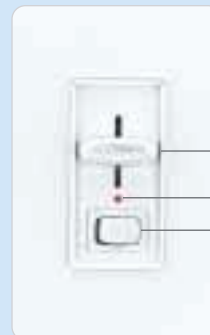

Preset Dimmers with Nightlight

Select light level

Nightlight

Switch off/on
to selected
light level