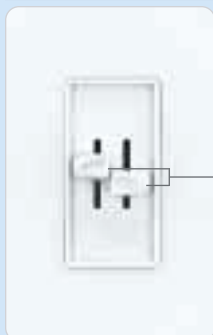

Dual Slide-to-Off Dimmers

Select light level;
slide on/off