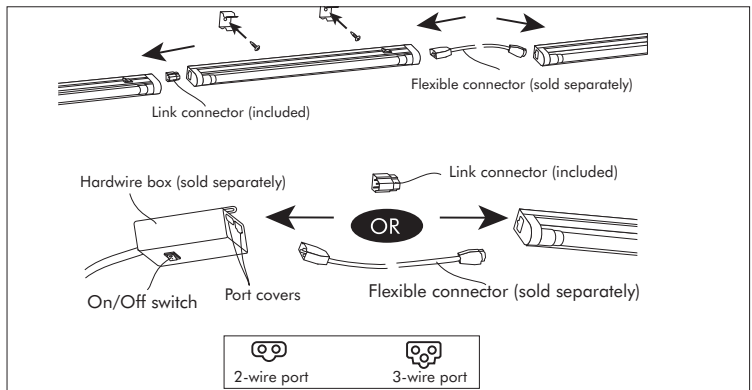

#### Optional Accessories

- ALFT6300-WH - A hardwire box
- Flexible wire connectors, available in various lengths
  - FBT6106 - 6" Connector Cable
  - FBT6100 - 12" Connector Cable
  - FBT6124 - 24" Connector Cable
  - FBT6136 - 36" Connector Cable
- Replacement lamp - T4-12W41

#### Dimensions

Linkable with a link connector

Linkable