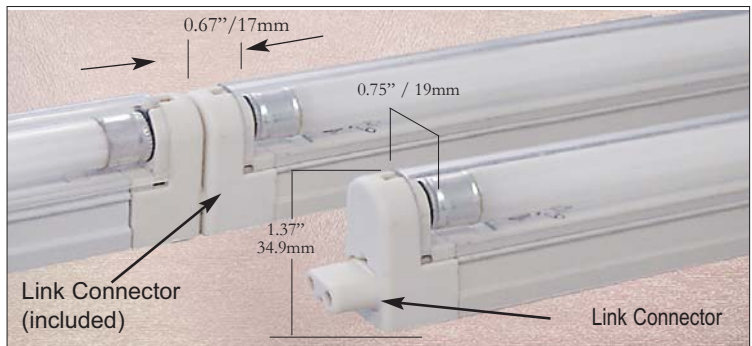

#### Optional Accessories

- ALFT6300-WH - A hardwire box
- Flexible wire connectors, available in various lengths
  - FBT6106 - 6" Connector Cable
  - FBT6100 - 12" Connector Cable
  - FBT6124 - 24" Connector Cable
  - FBT6136 - 36" Connector Cable
- Replacement lamp - T4-12W41

#### Dimensions

Linkable with a link connector

Linkable