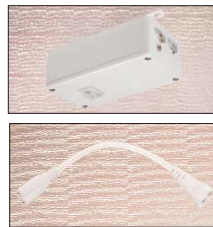

Dimensions & Ordering Guide

MODEL NO.	Lumens
ALFT4-8-4100	440