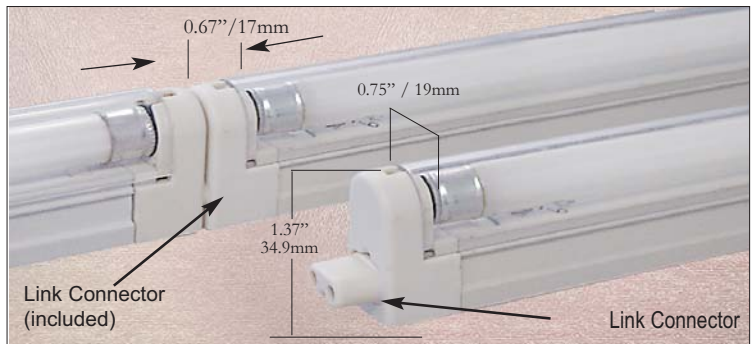

#### Optional Accessories

- ALFT6300-WH - A hardwire box
- Flexible wire connectors, available in various lengths
  - FBT6106 - 6" Connector Cable
  - FBT6100 - 12" Connector Cable
  - FBT6124 - 24" Connector Cable
  - FBT6136 - 36" Connector Cable
- Replacement lamp - T4-8W41

#### Dimensions

Linkable with a link connector

Linkable