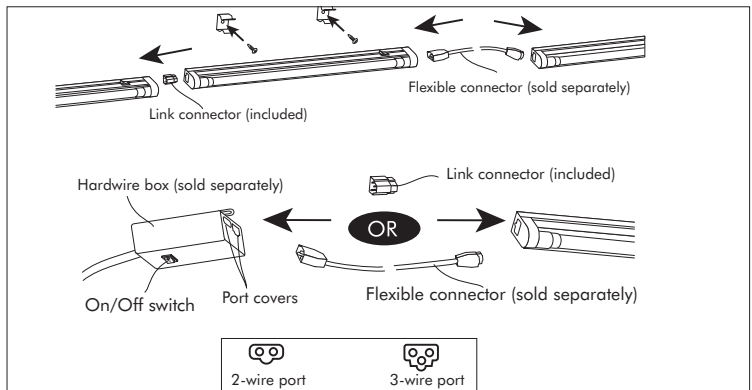

#### Optional Accessories

- ALFT6300-WH - A hardwire box
- Flexible wire connectors, available in various lengths
  - FBT6106 - 6" Connector Cable
  - FBT6100 - 12" Connector Cable
  - FBT6124 - 24" Connector Cable
  - FBT6136 - 36" Connector Cable
- Replacement lamp - T4-8W41

#### Dimensions

Linkable with a link connector

Linkable