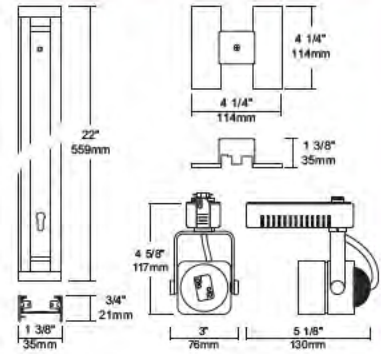

**AO1012/2-2**  
2 APOLLO Heads with 2' Track

**Lamps**  
 2 × 50 W max., MR16 (#LMP16EXN50-BX)  
 Includes two APOLLO track heads, 2 feet of track and centre feed.

Colours

Features

**AO1012/4-2**  
2 APOLLO Heads with 4' Track

**Lamps**  
 2 × 50 W max., MR16 (#LMP16EXN50-BX)  
 Includes two APOLLO track heads, 4 feet of track and centre feed.

Colours

Features

**CO1221/2-2**  
2 COMET Heads with 2' Track

**Lamps**  
 2 × 50 W max., MR16 (#LMP16EXN50-BX)  
 Includes two COMET track heads, 2 feet of track and centre feed.