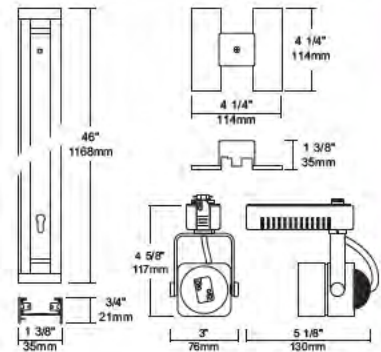

**AO1012/2-2**  
2 APOLLO Heads with 2' Track

**Lamps**  
 2 × 50 W max., MR16 (#LMP16EXN50-BX)  
 Includes two APOLLO track heads, 2 feet of track and centre feed.

Colours

Features

**AO1012/4-2**  
2 APOLLO Heads with 4' Track

**Lamps**  
 2 × 50 W max., MR16 (#LMP16EXN50-BX)  
 Includes two APOLLO track heads, 4 feet of track and centre feed.

Colours

Features

**CO1221/2-2**  
2 COMET Heads with 2' Track

**Lamps**  
 2 × 50 W max., MR16 (#LMP16EXN50-BX)  
 Includes two COMET track heads, 2 feet of track and centre feed.