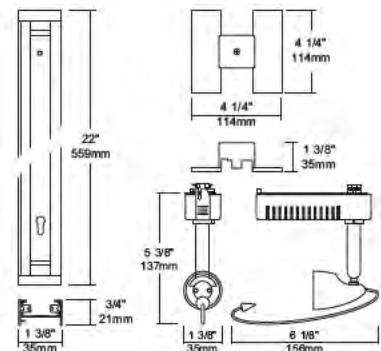

**AO1012/2-2**  
2 APOLLO Heads with 2' Track

**Lamps**  
 2 × 50 W max., MR16 (#LMP16EXN50-BX)  
 Includes two APOLLO track heads, 2 feet of track and centre feed.

Colours

Features

**AO1012/4-2**  
2 APOLLO Heads with 4' Track

**Lamps**  
 2 × 50 W max., MR16 (#LMP16EXN50-BX)  
 Includes two APOLLO track heads, 4 feet of track and centre feed.

Colours

Features

**CO1221/2-2**  
2 COMET Heads with 2' Track

**Lamps**  
 2 × 50 W max., MR16 (#LMP16EXN50-BX)  
 Includes two COMET track heads, 2 feet of track and centre feed.