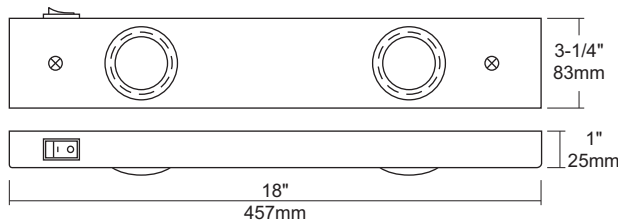

CL-210X

Two-Light Xeno Bar system
Cabinet, Cove & Display

Job Information		
Project Name		Type
Location		
Quantity		Date
Contact/Phone		
Notes		

Features

Light System

This low voltage fixture uses two 20W Xenon G4 lamps to provide ample lighting to undercabinet applications. The 0.025" solid steel construction provides for efficient heat dissipation. Face and oval lens provides a clean aesthetic design and appearance. Glare is reduced with the oval frosted lens.

Mounting

Each fixture can be surface mounted using the included mounting hardware.

Kit Includes

- One two-light Xeno bar.
- 6' power cord.
- Link connector.
- Mounting hardware.

Electrical System

Power switch provides two different light levels. This fixture may be connected to a hardwire box (ALFT6300-WH – sold separately) using a flexible wire connector (FBT61xx-WH – sold separately).

Labels

cULus listed.

Linkability

Up to seven fixtures can be connected in-line to power source. These fixtures may be linked using 12" flexible wire connector (CLT6100-WH – sold separately), or a link connector (included).

Description

This Xenon light bar provides ample lighting for task or undercabinet lighting applications. An on-body switch to control light level, this fixture may provide various levels of light control.