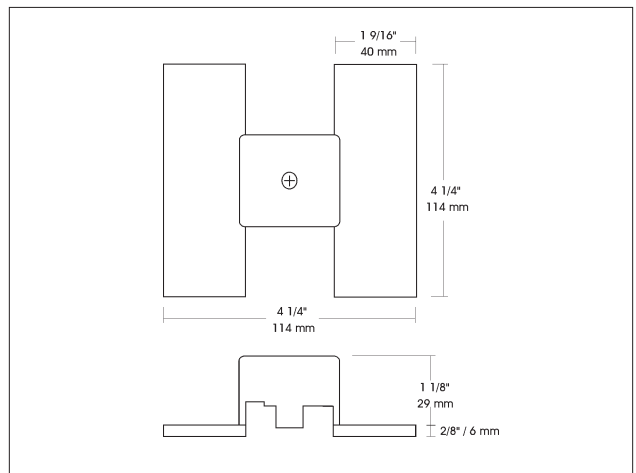

Electrical

System Electrical Rating: 20A, 120V, 60Hz

Dimensions & Ordering Guide

Model

- CF6108-BK
- CF6108-WH
- CF6108-BB
- CF6108-BN

Colour

- Black
- White
- Brushed Brass
- Brushed Nickel

All dimensions are in inches/ millimeters