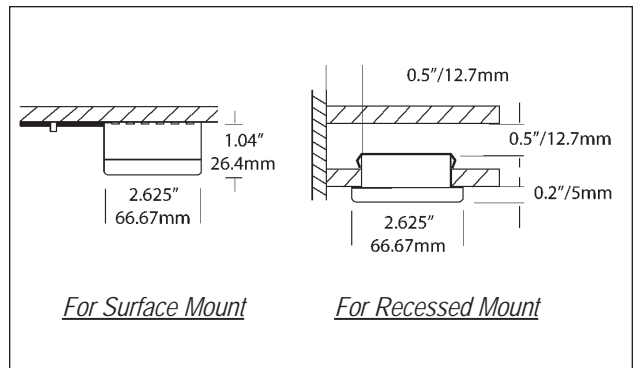

Dimensions & Ordering Guide

Model

- CL-1JC20X-BK
- CL-1JC20X-BC
- CL-1JC20X-CH
- CL-1JC20X-GL
- CL-1JC20X-PT
- CL-1JC20X-WH

Colour

- Black
- Brush Chrome
- Chrome
- Gold
- Pewter
- White

All dimensions are in inches and millimeters