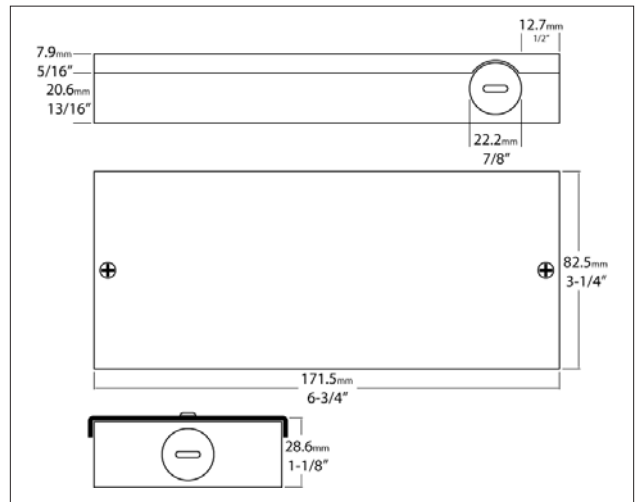

Colour

Black

All dimensions are in millimeters / inches

Listings

LITELINE CORPORATION

8 Abacus Road, Brampton, Ontario, Canada L6T 5B7
Tel: 416-996-1856 • Fax: 905-794-1990 / 1-888-738-9736
E-mail: sales@liteline.com • Website: www.liteline.com

Product specifications subject to change without notice.