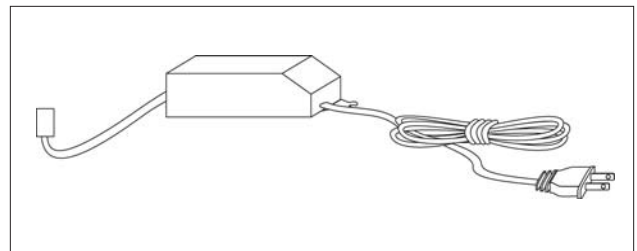

**Features**

- Approved for remote application.
- Short circuit and overload protection.
- May be dimmed with regular incandescent dimmers.
- UL® and ETL® listed.
- 6' Maximum Distance.
- Dimensions: L: 4-3/8" W: 2-1/4" Height: 1-3/8".
- Carded blister packaging.

**Input/Output**

120V AC/12V AC

**Dimensions & Ordering Guide**

**Model**

- CL-TPI60-BK
- CL-TPI60-WH

**Colour**

- Black
- White

All dimensions are in millimeters / inches