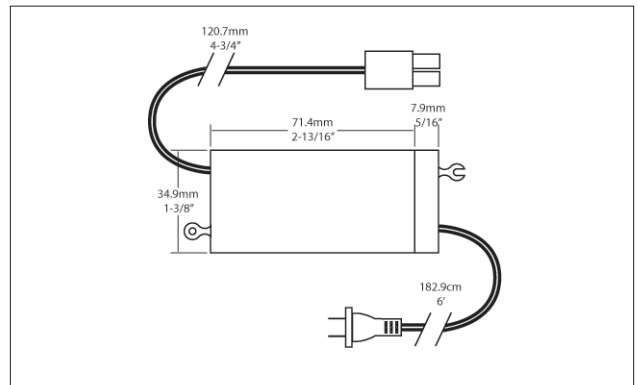

**Features**

- Approved for remote application.
- Short circuit and overload protection.
- May be dimmed with regular incandescent dimmers.
- UL® and ETL® listed.
- 6' Maximum Distance.
- Dimensions: L: 4-3/8" W: 2-1/4" Height: 1-3/8".
- Carded blister packaging.

**Input/Output**

120V AC/12V AC

**Dimensions & Ordering Guide**

**Model**

- CL-TPI60-BK
- CL-TPI60-WH

**Colour**

- Black
- White

All dimensions are in millimeters / inches