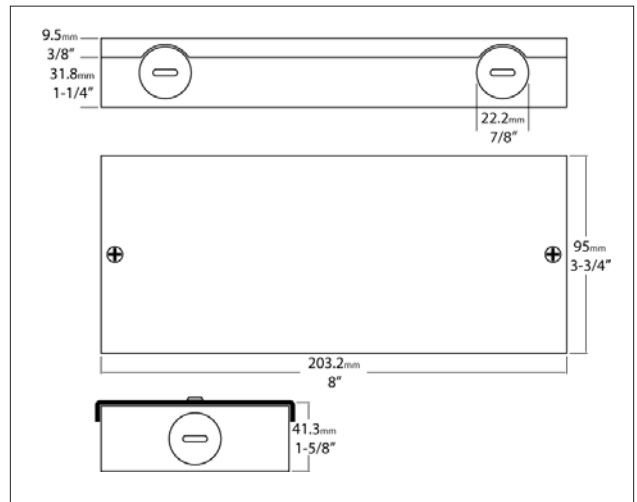

Colour

Black

All dimensions are in millimeters / inches

Listings

LITELINE CORPORATION

8 Abacus Road, Brampton, Ontario, Canada L6T 5B7
Tel: 416-996-1856 • Fax: 905-794-1990 / 1-888-738-9736
E-mail: sales@liteline.com • Website: www.liteline.com

Product specifications subject to change without notice.