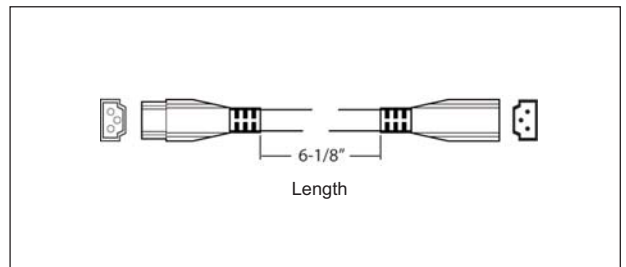

FLURO BAR SYSTEM
FLEXIBLE WIRE CONNECTOR
 UNDERCABINET LIGHTING
 FBT6106-WH-3
 FBT6100-WH-3
 FBT6124-WH-3
 FBT6136-WH-3

PROJECT
FIXTURE TYPE
MODEL
LAMP
CONTACT/TELEPHONE

Specifications

Description

Flexible wire connectors of various lengths, used to join Aluminum Fluoro Bar Systems. Designed for use with both T4/T5 3-Wire systems.

Features

- For 120V AC Power Input
- Push in easy connectors to ensure tight fit between fixtures
- For use with ALFT4 and ALFT5 3-wire fixtures

Electrical

- #18 AWG 105°C

Input/Output

120V AC 60Hz

Note

Not for outdoor use

Dimensions & Ordering Guide

Model	Length	Colour
FBT6106-WH-3	6" (152.4mm)	White
FBT6100-WH-3	12" (304.8mm)	White
FBT6124-WH-3	24" (609mm)	White
FBT6136-WH-3	36" (914.4mm)	White

All dimensions are in inches / millimeters