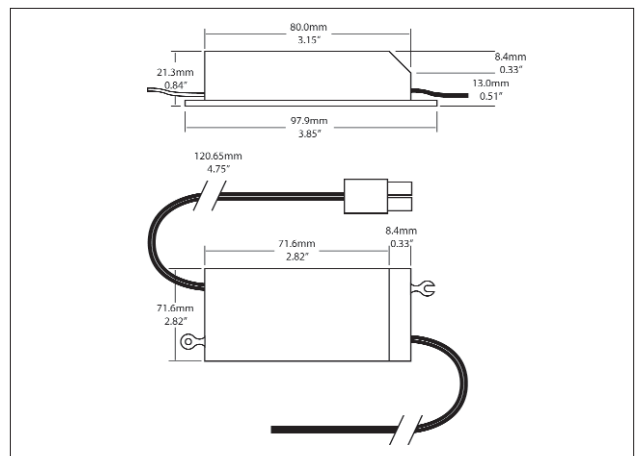

**Features**

- Approved for remote application.
- Short circuit and overload protection.
- May be dimmed with regular incandescent dimmers.
- UL® and ETL® recognized.
- 6' Maximum Distance.
- Dimensions: L: 4-3/8" W: 2-1/4" Height: 1-3/8".
- Carded blister packaging.

**Input/Output**

120V AC/12V AC

**Dimensions & Ordering Guide**

**Model**

- CL-TPW60-M-BK
- CL-TPW60-M-WH

**Colour**

- Black
- White

All dimensions are in millimeters / inches