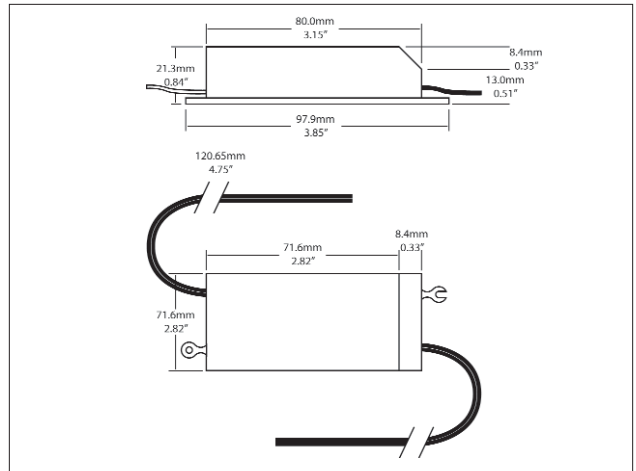

**Features**

- Approved for remote application.
- Short circuit and overload protection.
- May be dimmed with regular incandescent dimmers.
- UL® and ETL® recognized.
- 6' Maximum Distance.
- Dimensions: L: 4-3/8" W: 2-1/4" Height: 1-3/8".
- Carded blister packaging.

**Input/Output**

120V AC/12V AC

**Dimensions & Ordering Guide**

**Model**

**Description**

CL-TPW60-XL-BK 60W Electronic, solid state low voltage transformer with 4-in black & white wire and 4-in red XL wire.  
Available in Black

CL-TPW60-XL-WH 60W Electronic, solid state low voltage transformer with 4-in black & white wire and 4-in red XL wire.  
Available in White

All dimensions are in millimeters / inches

**Listings**

**LITELINE CORPORATION**