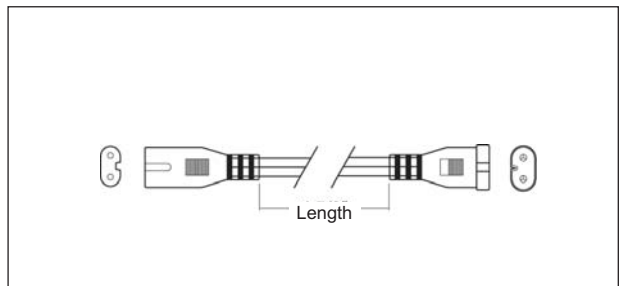

#### Description

Flexible wire connector used to join Aluminum Fluoro Bar Systems. Designed for use with both T4/T5 2-Wire systems.

### Dimensions & Ordering Guide

Model	Length	Colour
FBT6106-WH	6" (152.4mm)	White
FBT6100-WH	12" (304.8mm)	White
FBT6124-WH	24" (609mm)	White
FBT6136-WH	36" (914.4mm)	White

*All dimensions are in inches and millimeters*