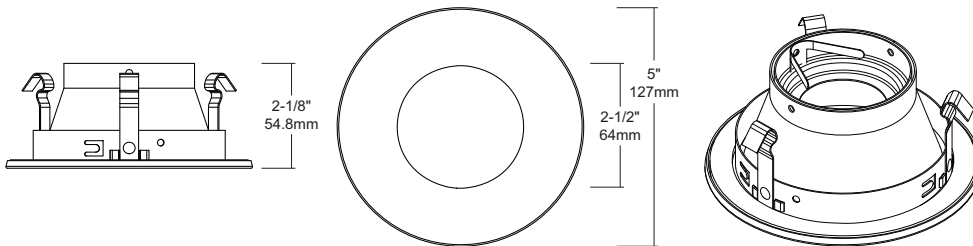

### Trim

Constructed of stamped steel with a spun aluminum reflector, HV4-TH4013 is a 4" shower trim with a frosted glass lens and neoprene gasket. Suitable for wet location. Available in White, Brushed Nickel, Chrome and Flat White finishes.

### Mounting

Three pressure clips provide enhanced rigidity within the housing.

### Lamps

- MR16 (GU5.3 base), 35W max., 12V.
- MR16 (E26 base) 35W max. 120V.

SPECIFICATION	
Aperture	4"
Application	Recessed
Approved Location	Wet
Lamp Loading	Rear Loading
Lamp Type	MR16
Lens Type	Frosted
Material	Steel
Max. Watt	35
Trim Style	Shower

## Description

The HV4-TH4013 is a 4" shower trim with frosted glass lens and neoprene gasket suitable for wet locations. Available in White, Brushed Nickel, Chrome and Flat White finishes.

**Notes:** For additional options please consult your Liteline representative. Due to our continued efforts to improve our products, product specifications are subject to change without notice.