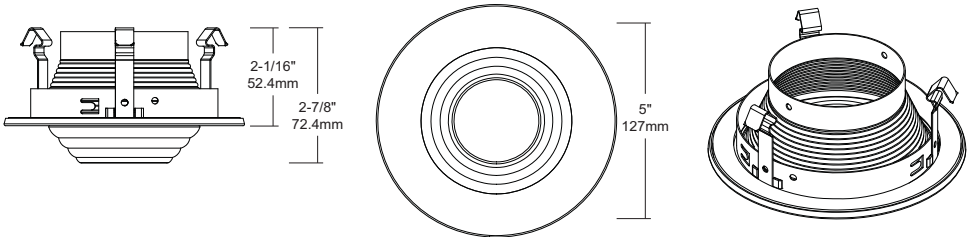

### Trim

Constructed of stamped steel with a spun aluminum reflector, HV4-TH4014 is a 4" shower trim with a dropped frosted glass lens and neoprene gasket. Suitable for wet location. Available in a White finish.

### Mounting

Three pressure clips provide enhanced rigidity within the housing.

### Lamps

- PAR20 (E26 base), 35W max.

SPECIFICATION	
Aperture	4"
Application	Recessed
Approved Location	Wet
Lamp Loading	Rear Loading
Lamp Type	PAR20
Lens Type	Frosted
Material	Steel
Max. Watt	35
Trim Style	Shower

## Description

The HV4-TH4014 is a 4" shower trim with a dropped frosted glass lens and neoprene gasket suitable for wet locations. Available in a White finish.

**Notes:** For additional options please consult your Liteline representative. Due to our continued efforts to improve our products, product specifications are subject to change without notice.