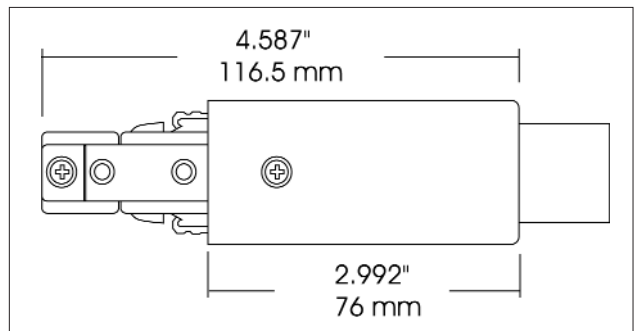

Features

- Low profile aesthetic design
- Solid 12-gauge conductors

Electrical

System Electrical Rating: 20A, 120V, 60Hz

Compatibility

Juno Style Track system is compatible with all Juno Style Track, accessories and connectors.

Dimensions & Ordering Guide

Model

- J-CA6106-BK
- J-CA6106-WH
- J-CA6106-BN

Colour

- Black
- White
- Brushed Nickel

All dimensions are in inches/ millimeters

Listings

LITELINE CORPORATION