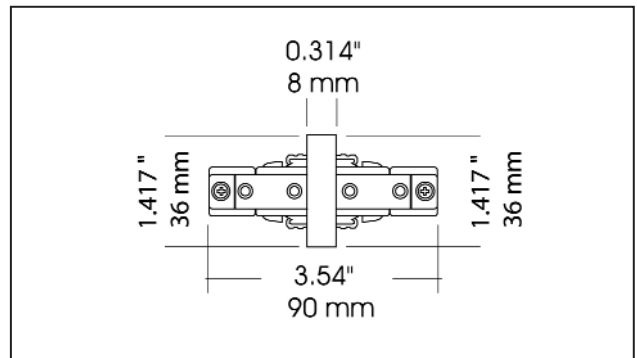

**TRACK LIGHTING
CONNECTORS**
I-CONNECTOR

J-IC6101

PROJECT
FIXTURE TYPE
MODEL
LAMP
CONTACT/TELEPHONE

Specifications

Description

J-Style I-Connector, connects two track sections end to end for an in-line configuration (180°). Available in three colours: Black, White and Brushed Nickel

Features

- Low profile aesthetic design
- Solid 12-gauge conductors
- Mounting hardware included

Electrical

System Electrical Rating: 20A, 120V, 60Hz

Compatibility

Juno Style Track system is compatible with all Juno Style Track, accessories and connectors.

Dimensions & Ordering Guide

Model

- J-IC6101-BK
- J-IC6101-WH
- J-IC6101-BN

Colour

- Black
- White
- Brushed Nickel

All dimensions are in inches/ millimeters

Listings

LITELINE CORPORATION