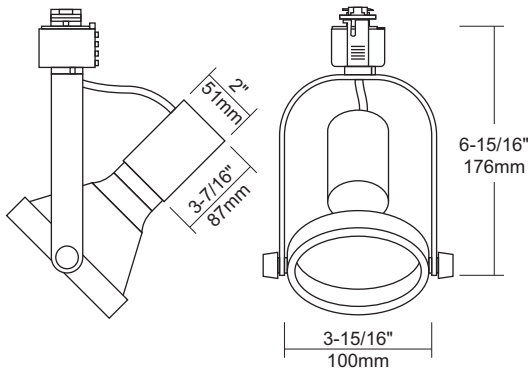

PAR221/30

ATHENA Line Voltage Track Fixture for PAR30 Lamps
Track Systems

Job Information		
Project Name		Type
Location		
Quantity		Date
Contact/Phone		
Notes		

Features

Body

Constructed of die cast aluminum which provides superior strength and rigidity. Softened edges adds up to the low profile aesthetic design.

Lamping

Porcelain socket for 120V PAR30 lamps, 75 watts max. A high temperature glass shield is included, mounted to front of lamp fixture.

Adjustability

Fixture provides vertical rotation of 90° and horizontal rotation of 330°; providing a wide range of light source aiming possibilities.

Labels

- cULus listed.

Description

The ATHENA is an adjustable, lightweight, high-styled, exposed lamp design, line voltage track lighting fixture. ATHENA provides a rear load lamping and allows for directional light source for special aiming and assures secure lock on angle position.