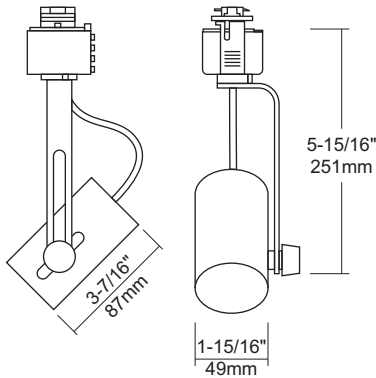

Connector Compatibility Chart

Notes: Accessories should be ordered separately. For additional options please consult your Liteline representative. Juno is a registered trademark of Juno Lighting Group. Halo is a registered trademark of Cooper Lighting. Lightolier is a registered trademark of Philips. Due to our continued efforts to improve our products, product specifications are subject to change without notice.

Ordering Guide

UNI1190-BK
UNIVERSAL black track fixture, 120V.

UNI1190-BN
UNIVERSAL brushed nickel track fixture, 120V.

UNI1190-WH
UNIVERSAL white track fixture, 120V.

Liteline Corporation
info@liteline.com
www.liteline.com

8 Abacus Road
Brampton, Ontario
Canada L6T 5B7

PHONE | TÉLÉPHONE
416-996-1856
1-866-730-7704

FAX | TÉLÉCOPIEUR
905-794-1990
1-888-738-9736